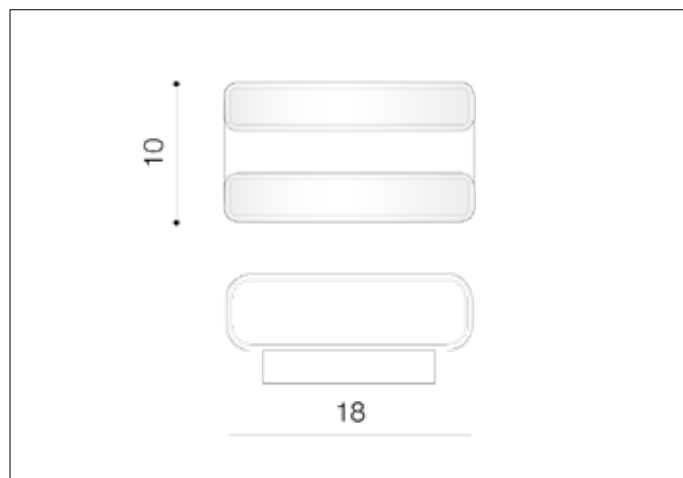

**AZzardo**<sup>®</sup>  
LIGHTING

CONO

AZ0752, EAN 5901238407522

## Dimensions height / width / length [cm] Product Specifications

Product	10 x 18 x 9
Mounting inlet:	N/A x N/A x N/A
Ceiling base:	N/A x N/A x N/A
Shades	N/A x N/A x N/A

Line	TECHNICAL
Type	Wall
Type of track	N/A
Colour	White
Material	Aluminium
Light source	1
Type of socket	LED INTEGRATED
Lumens	720
Kelvins	3000
Beam angle	N/A
Dimmable	N/A
CCT	N/A
RGB	N/A
RA	N/A
App remote control	N/A
Remote control	N/A
Voltage	230V
Power	9W
Switch location	N/A
Protection class	IP20
Tilt	N/A
Rotation	N/A

## Shipping info height / width / length [cm]

BOX 1:	11 x 20 x 10
BOX 2:	N/A x N/A x N/A
BOX 3:	N/A x N/A x N/A
Net weight [kg]	0,7
Gross weight [kg]	0,8