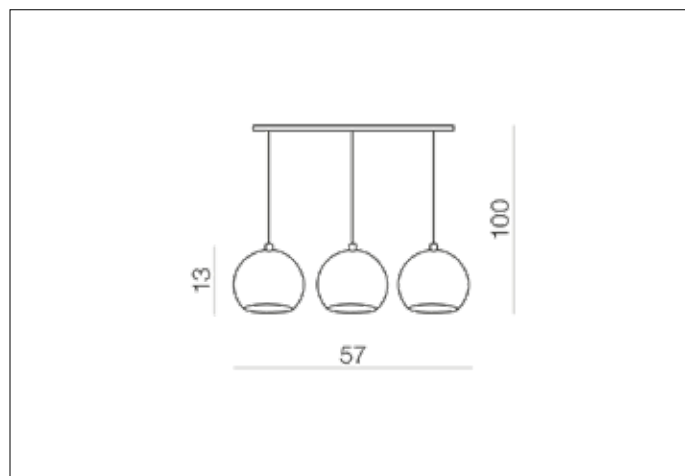

### Dimensions height / width / length [cm] Product Specifications

Product	100 x 57 x 13
Mounting inlet:	N/A x N/A x N/A
Ceiling base:	3 x 57 x 13
Shades	12 x 12 x N/A

Line	DECORATIVE
Type	Pendant
Type of track	N/A
Colour	Black
Material	Metal
Light source	3
Type of socket	GU10
Lumens	N/A
Kelvins	N/A
Beam angle	N/A
Dimmable	N/A
CCT	N/A
RGB	N/A
RA	N/A
App remote control	N/A
Remote control	N/A
Voltage	230V
Power	max LED 50W
Switch location	N/A
Protection class	IP20
Tilt	N/A
Rotation	N/A

### Shipping info height / width / length [cm]

BOX 1:	22 x 15 x 58,5
BOX 2:	N/A x N/A x N/A
BOX 3:	N/A x N/A x N/A
Net weight [kg]	2,5
Gross weight [kg]	2,8