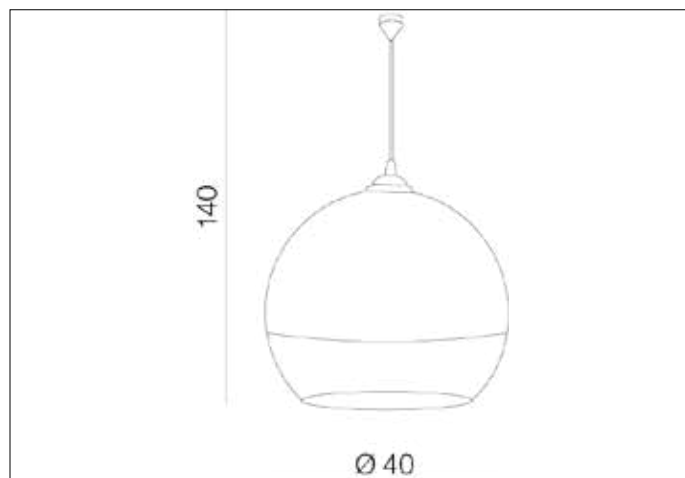

### Dimensions height / width / length [cm] Product Specifications

Product	140 x 40 x N/A
Mounting inlet:	N/A x N/A x N/A
Ceiling base:	6 x 12 x N/A
Shades	37 x 40 x N/A

Line	DECORATIVE
Type	Pendant
Type of track	N/A
Colour	Chrome
Material	Glass / Metal
Light source	1
Type of socket	E27
Lumens	N/A
Kelvins	N/A
Beam angle	N/A
Dimmable	N/A
CCT	N/A
RGB	N/A
RA	N/A
App remote control	N/A
Remote control	N/A
Voltage	230V
Power	max LED 60W
Switch location	N/A
Protection class	IP20
Tilt	N/A
Rotation	N/A

### Shipping info height / width / length [cm]

BOX 1:	47 x 45 x 44
BOX 2:	N/A x N/A x N/A
BOX 3:	N/A x N/A x N/A
Net weight [kg]	3,3
Gross weight [kg]	3,7