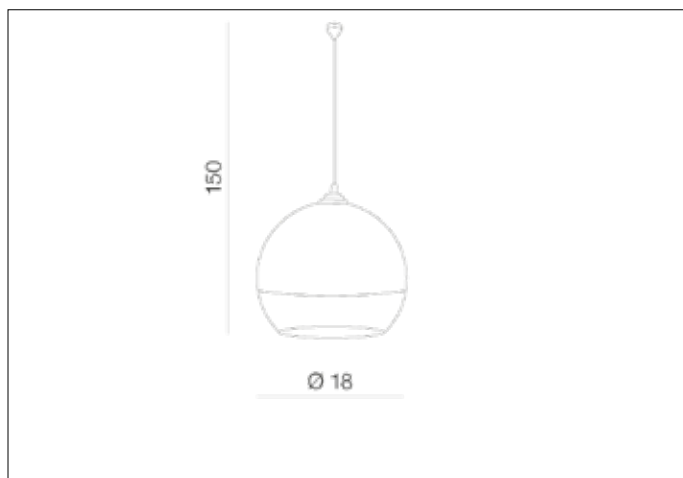

AZzardo[®]
 LIGHTING

 SILVER BALL 18
 AZ0731, EAN 5901238407317

Dimensions height / width / length [cm] **Product Specifications**

Product	150 x 18 x N/A
Mounting inlet:	N/A x N/A x N/A
Ceiling base:	5 x 10 x N/A
Shades	16 x 18 x N/A

Line	DECORATIVE
Type	Pendant
Type of track	N/A
Colour	Chrome
Material	Glass / Metal
Light source	1
Type of socket	E27
Lumens	N/A
Kelvins	N/A
Beam angle	N/A
Dimmable	N/A
CCT	N/A
RGB	N/A
RA	N/A
App remote control	N/A
Remote control	N/A
Voltage	230V
Power	max LED 60W
Switch location	N/A
Protection class	IP20
Tilt	N/A
Rotation	N/A

Shipping info height / width / length [cm]

BOX 1:	26 x 24 x 23
BOX 2:	N/A x N/A x N/A
BOX 3:	N/A x N/A x N/A
Net weight [kg]	0,9
Gross weight [kg]	1

Energy efficiency

N/A

 Azzardo Sp. z o.o.
 ul. Strzeszyńska 33 60-479 Poznań,
 NIP: 929-185-75-07