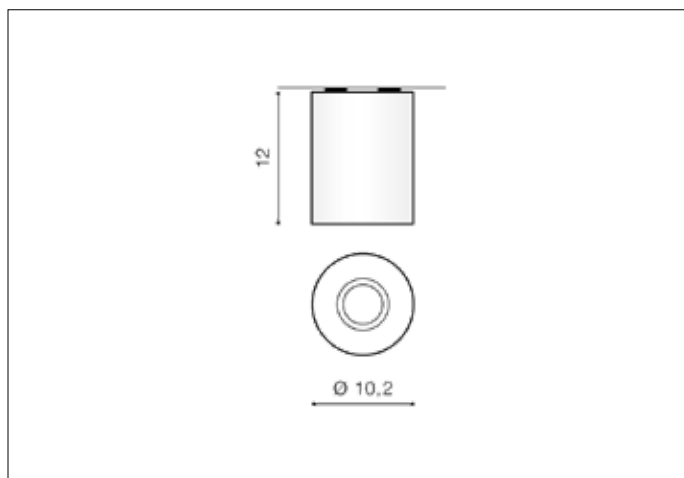

AZzardo[®]
LIGHTING

NEOS 1 WHITE/CHROME
AZ0707, EAN 5901238407072

Dimensions height / width / length [cm] Product Specifications

Product	12 x 10,2 x N/A
Mounting inlet:	N/A x N/A x N/A
Ceiling base:	N/A x N/A x N/A
Shades	N/A x N/A x N/A

Line	TECHNICAL
Type	Exposed Downlight
Type of track	N/A
Colour	White / Chrome
Material	Aluminium
Light source	1
Type of socket	GU10
Lumens	N/A
Kelvins	N/A
Beam angle	N/A
Dimmable	N/A
CCT	N/A
RGB	N/A
RA	N/A
App remote control	N/A
Remote control	N/A
Voltage	230V
Power	max LED 50W
Switch location	N/A
Protection class	IP20
Tilt	N/A
Rotation	N/A

Shipping info height / width / length [cm]

BOX 1:	13 x 11 x 11
BOX 2:	N/A x N/A x N/A
BOX 3:	N/A x N/A x N/A
Net weight [kg]	0,7
Gross weight [kg]	0,75

Energy efficiency

Azzardo Sp. z o.o.
ul. Strzeszyńska 33 60-479 Poznań,
NIP: 929-185-75-07