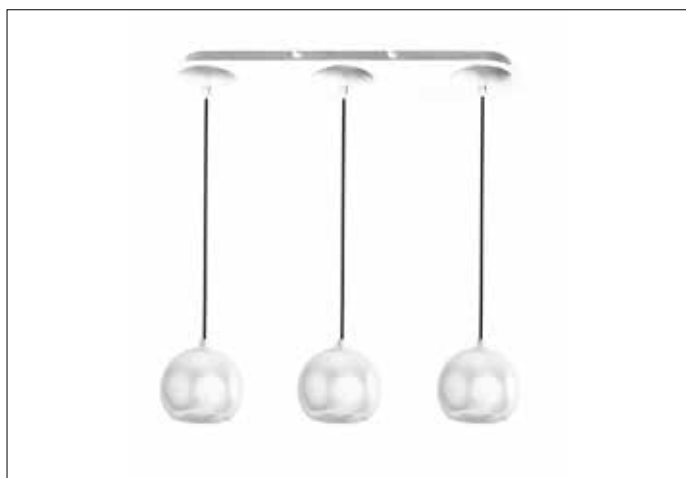

**AZzardo**<sup>®</sup>  
LIGHTING

GULIA 3 WHITE  
AZO638, EAN 5901238406389

## Dimensions height / width / length [cm] Product Specifications

Product	100 x 57 x 13
Mounting inlet:	N/A x N/A x N/A
Ceiling base:	3 x 57 x 13
Shades	12 x 12 x N/A

Line	DECORATIVE
Type	Pendant
Type of track	N/A
Colour	White
Material	Metal
Light source	3
Type of socket	GU10
Lumens	N/A
Kelvins	N/A
Beam angle	N/A
Dimmable	N/A
CCT	N/A
RGB	N/A
RA	N/A
App remote control	N/A
Remote control	N/A
Voltage	230V
Power	max LED 50W
Switch location	N/A
Protection class	IP20
Tilt	N/A
Rotation	N/A