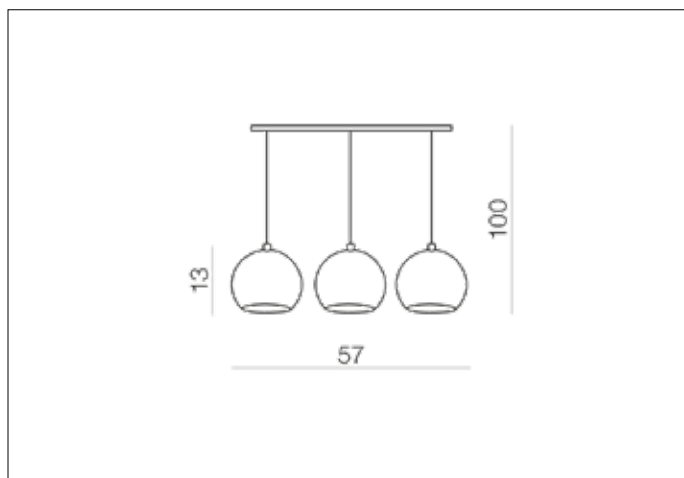

**AZzardo**<sup>®</sup>  
LIGHTING

GULIA 3 WHITE  
AZO638, EAN 5901238406389

## Dimensions height / width / length [cm] Product Specifications

Product	100 x 57 x 13
Mounting inlet:	N/A x N/A x N/A
Ceiling base:	3 x 57 x 13
Shades	12 x 12 x N/A

Line	DECORATIVE
Type	Pendant
Type of track	N/A
Colour	White
Material	Metal
Light source	3
Type of socket	GU10
Lumens	N/A
Kelvins	N/A
Beam angle	N/A
Dimmable	N/A
CCT	N/A
RGB	N/A
RA	N/A
App remote control	N/A
Remote control	N/A
Voltage	230V
Power	max LED 50W
Switch location	N/A
Protection class	IP20
Tilt	N/A
Rotation	N/A

## Shipping info height / width / length [cm]

BOX 1:	22 x 15 x 58,5
BOX 2:	N/A x N/A x N/A
BOX 3:	N/A x N/A x N/A
Net weight [kg]	2,5
Gross weight [kg]	2,8