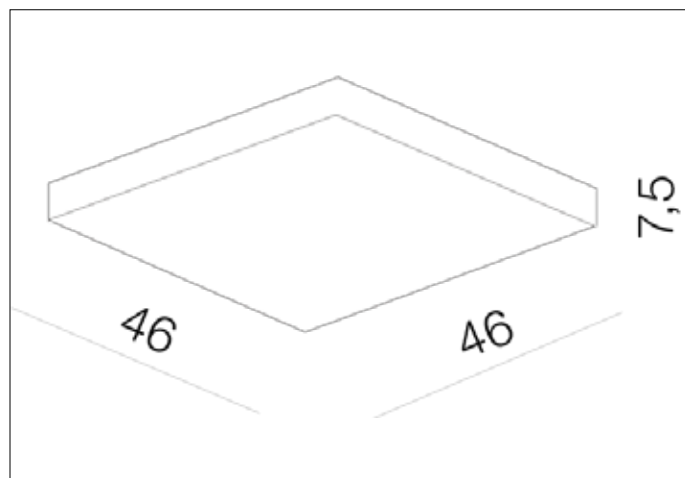

AZzardo[®]
LIGHTING

PISO 46

AZO569, EAN 5901238405696

Dimensions height / width / length [cm] Product Specifications

Product	7,5 x 46 x 46
Mounting inlet:	N/A x N/A x N/A
Ceiling base:	N/A x N/A x N/A
Shades	N/A x N/A x N/A

Line	DECORATIVE
Type	Top
Type of track	N/A
Colour	White
Material	Metal / PC
Light source	4
Type of socket	E27
Lumens	N/A
Kelvins	N/A
Beam angle	N/A
Dimmable	N/A
CCT	N/A
RGB	N/A
RA	N/A
App remote control	N/A
Remote control	N/A
Voltage	230V
Power	max LED 24W
Switch location	N/A
Protection class	IP20
Tilt	N/A
Rotation	N/A

Shipping info height / width / length [cm]

BOX 1:	12 x 52 x 52
BOX 2:	N/A x N/A x N/A
BOX 3:	N/A x N/A x N/A
Net weight [kg]	4
Gross weight [kg]	4,4

Energy efficiency

N/A

Azzardo Sp. z o.o.
ul. Strzeszyńska 33 60-479 Poznań,
NIP: 929-185-75-07