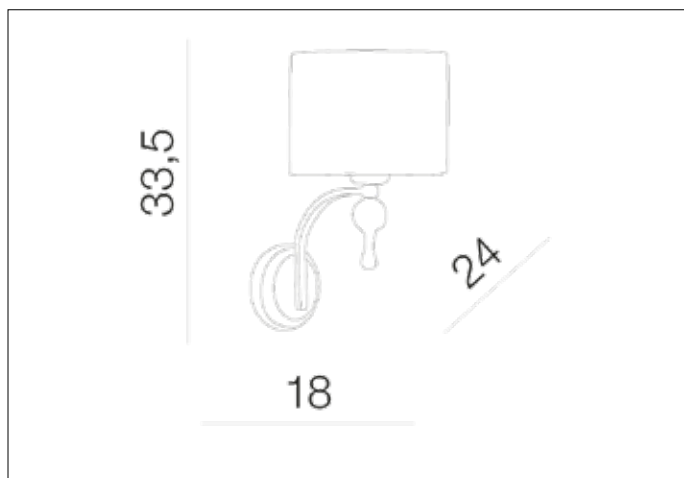

AZzardo[®]
LIGHTING

IMPRESS BLACK WALL
AZ0501, EAN 5901238405016

Dimensions height / width / length [cm] Product Specifications

Product	33,5 x 18 x 24
Mounting inlet:	N/A x N/A x N/A
Ceiling base:	N/A x N/A x N/A
Shades	14 x 18 x N/A

Line	DECORATIVE
Type	Wall
Type of track	N/A
Colour	Black
Material	Fabric / Glass / Metal
Light source	1
Type of socket	E27
Lumens	N/A
Kelvins	N/A
Beam angle	N/A
Dimmable	N/A
CCT	N/A
RGB	N/A
RA	N/A
App remote control	N/A
Remote control	N/A
Voltage	230V
Power	max LED 50W
Switch location	N/A
Protection class	IP20
Tilt	N/A
Rotation	N/A

Shipping info height / width / length [cm]

BOX 1:	23 x 25 x 19
BOX 2:	N/A x N/A x N/A
BOX 3:	N/A x N/A x N/A
Net weight [kg]	0,7
Gross weight [kg]	0,8

Energy efficiency

Azzardo Sp. z o.o.
ul. Strzeszyńska 33 60-479 Poznań,
NIP: 929-185-75-07