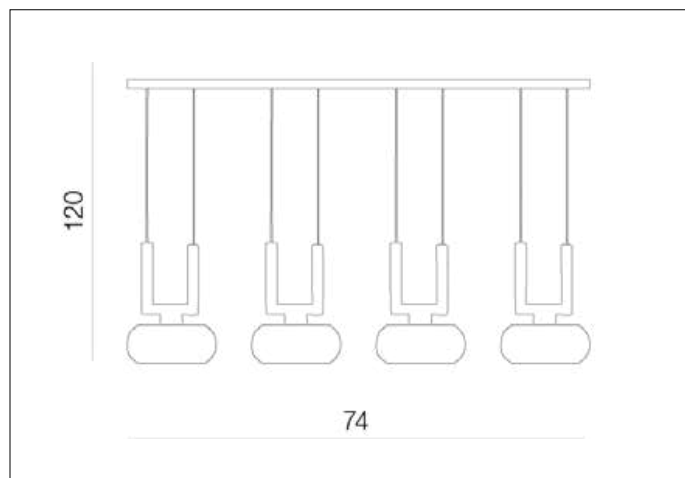

AZzardo[®]
LIGHTING

RUBIC 4A
AZ0494, EAN 5901238404941

Dimensions height / width / length [cm] Product Specifications

Product	120 x 74 x 8,5
Mounting inlet:	N/A x N/A x N/A
Ceiling base:	2,5 x 74 x 6
Shades	4,5 x 8,5 x N/A

Line	DECORATIVE
Type	Pendant
Type of track	N/A
Colour	Clear / Chrome
Material	Metal / Glass
Light source	4
Type of socket	G9
Lumens	N/A
Kelvins	N/A
Beam angle	N/A
Dimmable	N/A
CCT	N/A
RGB	N/A
RA	N/A
App remote control	N/A
Remote control	N/A
Voltage	230V
Power	max LED 40W
Switch location	N/A
Protection class	IP20
Tilt	N/A
Rotation	N/A

Shipping info height / width / length [cm]

BOX 1:	13 x 12 x 77
BOX 2:	N/A x N/A x N/A
BOX 3:	N/A x N/A x N/A
Net weight [kg]	3,2
Gross weight [kg]	3,6

Energy efficiency

N/A

Azzardo Sp. z o.o.
ul. Strzeszyńska 33 60-479 Poznań,
NIP: 929-185-75-07