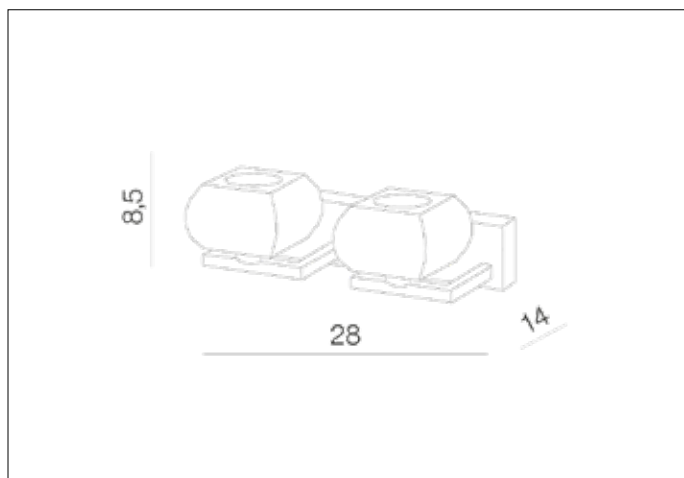

### Dimensions height / width / length [cm] Product Specifications

Product	8,5 x 28 x 14
Mounting inlet:	N/A x N/A x N/A
Ceiling base:	N/A x N/A x N/A
Shades	4,5 x 8,5 x N/A

Line	DECORATIVE
Type	Wall
Type of track	N/A
Colour	Clear / Chrome
Material	Metal / Glass
Light source	2
Type of socket	G9
Lumens	N/A
Kelvins	N/A
Beam angle	N/A
Dimmable	N/A
CCT	N/A
RGB	N/A
RA	N/A
App remote control	N/A
Remote control	N/A
Voltage	230V
Power	max LED 40W
Switch location	N/A
Protection class	IP20
Tilt	N/A
Rotation	N/A

### Shipping info height / width / length [cm]

BOX 1:	14 x 15 x 30
BOX 2:	N/A x N/A x N/A
BOX 3:	N/A x N/A x N/A
Net weight [kg]	1,5
Gross weight [kg]	1,7