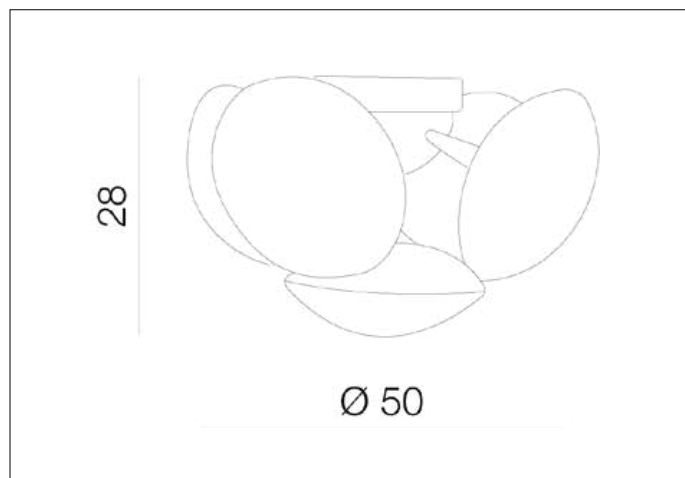

AZzardo[®]
LIGHTING

PILLS 50 TOP

AZ0345, EAN 5901238403456

Dimensions height / width / length [cm] Product Specifications

Product	28 x 50 x N/A
Mounting inlet:	N/A x N/A x N/A
Ceiling base:	N/A x N/A x N/A
Shades	10 x 23 x N/A

Line	DECORATIVE
Type	Top
Type of track	N/A
Colour	White
Material	Glass / Metal
Light source	6
Type of socket	G9
Lumens	N/A
Kelvins	N/A
Beam angle	N/A
Dimmable	N/A
CCT	N/A
RGB	N/A
RA	N/A
App remote control	N/A
Remote control	N/A
Voltage	230V
Power	max LED 40W
Switch location	N/A
Protection class	IP20
Tilt	N/A
Rotation	N/A

Shipping info height / width / length [cm]

BOX 1:	30 x 57 x 57
BOX 2:	N/A x N/A x N/A
BOX 3:	N/A x N/A x N/A
Net weight [kg]	5,4
Gross weight [kg]	6,7

Energy efficiency

Azzardo Sp. z o.o.
ul. Strzeszyńska 33 60-479 Poznań,
NIP: 929-185-75-07