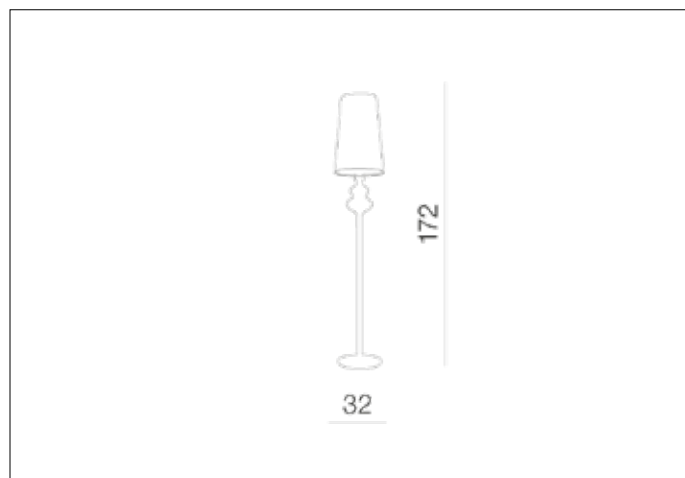

**AZzardo**<sup>®</sup>  
LIGHTING

BAROCO SILVER FLOOR  
AZ0309, EAN 5901238403098

## Dimensions height / width / length [cm] Product Specifications

Product	172 x 32 x N/A
Mounting inlet:	N/A x N/A x N/A
Ceiling base:	N/A x N/A x N/A
Shades	45 x 32 x N/A

Line	DECORATIVE
Type	Floor
Type of track	N/A
Colour	Silver
Material	Metal / PC
Light source	1
Type of socket	E27
Lumens	N/A
Kelvins	N/A
Beam angle	N/A
Dimmable	N/A
CCT	N/A
RGB	N/A
RA	N/A
App remote control	N/A
Remote control	N/A
Voltage	230V
Power	max LED 60W
Switch location	On the wire
Protection class	IP20
Tilt	N/A
Rotation	N/A

## Shipping info height / width / length [cm]

BOX 1:	55 x 36 x 36
BOX 2:	N/A x N/A x N/A
BOX 3:	N/A x N/A x N/A
Net weight [kg]	6,3
Gross weight [kg]	6,9