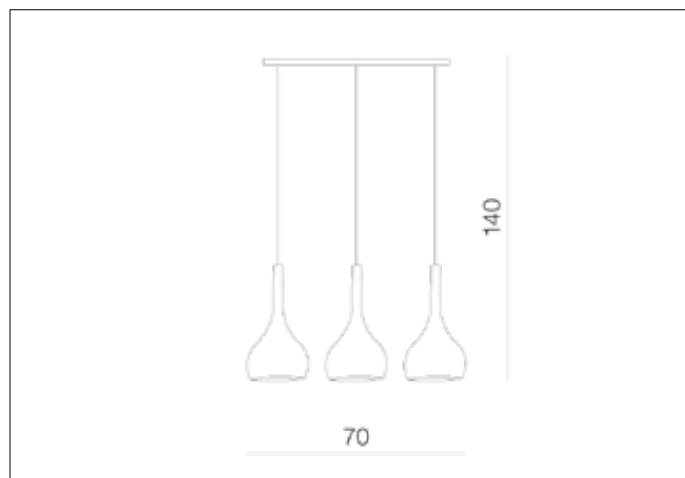

**AZzardo**<sup>®</sup>  
LIGHTING

SOUL 3 BLACK  
AZO276, EAN 5901238402763

### Dimensions height / width / length [cm] Product Specifications

Product	140 x 70 x 17,5
Mounting inlet:	N/A x N/A x N/A
Ceiling base:	3 x 60 x 9
Shades	40 x 18 x N/A

Line	DECORATIVE
Type	Pendant
Type of track	N/A
Colour	Black
Material	Glass / Metal
Light source	3
Type of socket	E27
Lumens	N/A
Kelvins	N/A
Beam angle	N/A
Dimmable	N/A
CCT	N/A
RGB	N/A
RA	N/A
App remote control	N/A
Remote control	N/A
Voltage	230V
Power	max LED 60W
Switch location	N/A
Protection class	IP20
Tilt	N/A
Rotation	N/A

### Shipping info height / width / length [cm]

BOX 1:	25 x 56 x 64
BOX 2:	N/A x N/A x N/A
BOX 3:	N/A x N/A x N/A
Net weight [kg]	5,2
Gross weight [kg]	5,7