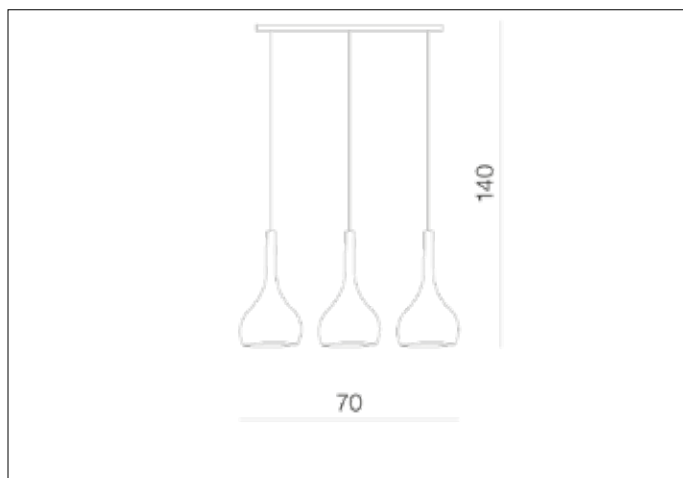

**AZzardo**<sup>®</sup>  
 LIGHTING

 SOUL 3 WHITE  
 AZ0275, EAN 5901238402756

**Dimensions** height / width / length [cm] **Product Specifications**

Product	140 x 70 x 17,5
Mounting inlet:	N/A x N/A x N/A
Ceiling base:	3 x 60 x 9
Shades	40 x 18 x N/A

Line	DECORATIVE
Type	Pendant
Type of track	N/A
Colour	White
Material	Glass / Metal
Light source	3
Type of socket	E27
Lumens	N/A
Kelvins	N/A
Beam angle	N/A
Dimmable	N/A
CCT	N/A
RGB	N/A
RA	N/A
App remote control	N/A
Remote control	N/A
Voltage	230V
Power	max LED 60W
Switch location	N/A
Protection class	IP20
Tilt	N/A
Rotation	N/A

**Shipping info** height / width / length [cm]

BOX 1:	25 x 56 x 64
BOX 2:	N/A x N/A x N/A
BOX 3:	N/A x N/A x N/A
Net weight [kg]	5,2
Gross weight [kg]	5,7

**Energy efficiency**

N/A

 Azzardo Sp. z o.o.  
 ul. Strzeszyńska 33 60-479 Poznań,  
 NIP: 929-185-75-07