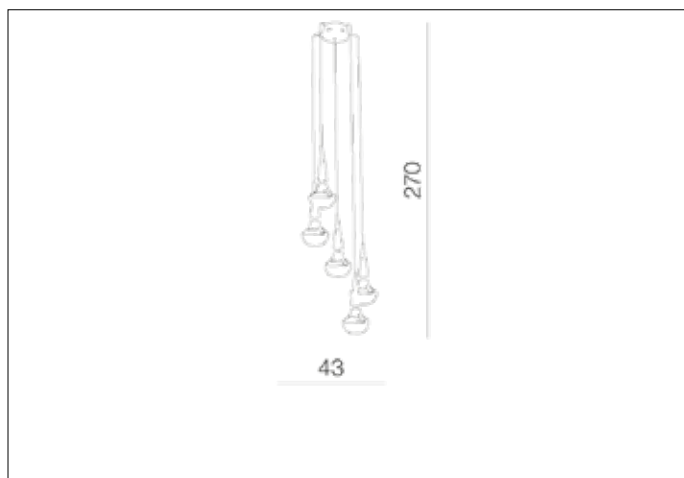

**AZzardo**<sup>®</sup>  
LIGHTING

TASOS 5 WHITE  
AZO261, EAN 5901238402619

### Dimensions height / width / length [cm] Product Specifications

Product	270 x 43 x N/A
Mounting inlet:	N/A x N/A x N/A
Ceiling base:	9 x 28 x N/A
Shades	13 ~ 29 x 15 ~ 5 x N/A

Line	DECORATIVE
Type	Pendant
Type of track	N/A
Colour	White
Material	Glass / Metal
Light source	5
Type of socket	E14
Lumens	N/A
Kelvins	N/A
Beam angle	N/A
Dimmable	N/A
CCT	N/A
RGB	N/A
RA	N/A
App remote control	N/A
Remote control	N/A
Voltage	230V
Power	max LED 40W
Switch location	N/A
Protection class	IP20
Tilt	N/A
Rotation	N/A

### Shipping info height / width / length [cm]

BOX 1:	40 x 59 x 42
BOX 2:	N/A x N/A x N/A
BOX 3:	N/A x N/A x N/A
Net weight [kg]	4,6
Gross weight [kg]	5,2