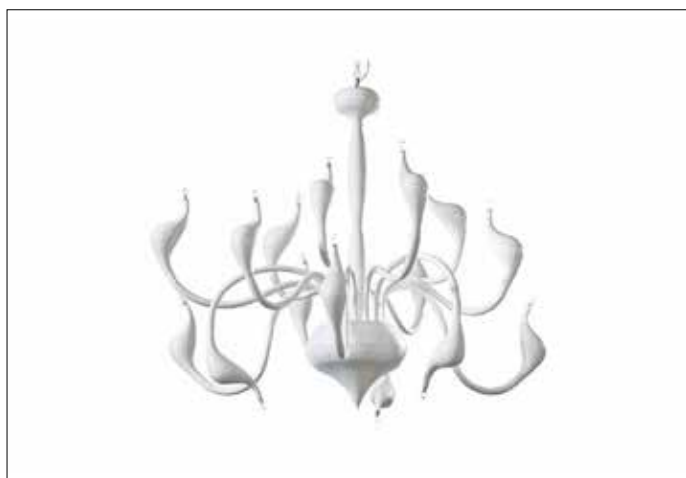

**AZzardo**<sup>®</sup>  
LIGHTING

SNAKE 2 WHITE  
AZO172, EAN 5901238401728

## Dimensions height / width / length [cm] Product Specifications

Product	145 x 85 x N/A
Mounting inlet:	N/A x N/A x N/A
Ceiling base:	6 x 21 x N/A
Shades	N/A x N/A x N/A

Line	DECORATIVE
Type	Pendant
Type of track	N/A
Colour	White
Material	Metal
Light source	15
Type of socket	G4
Lumens	N/A
Kelvins	N/A
Beam angle	N/A
Dimmable	N/A
CCT	N/A
RGB	N/A
RA	N/A
App remote control	N/A
Remote control	N/A
Voltage	12V
Power	max LED 300W
Switch location	N/A
Protection class	IP20
Tilt	N/A
Rotation	N/A