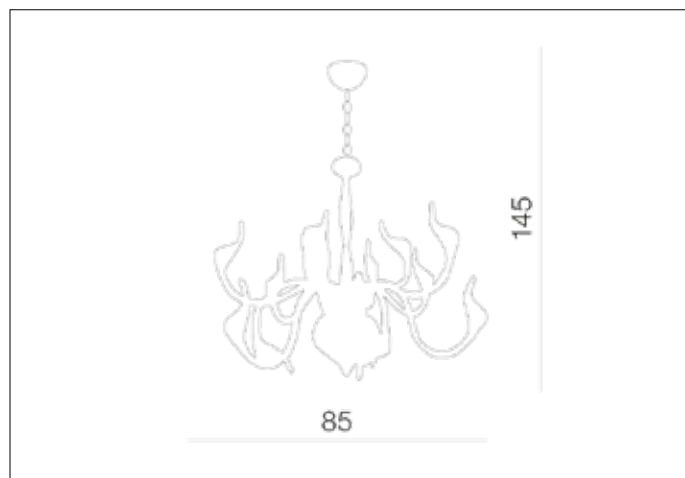

**AZzardo**<sup>®</sup>  
LIGHTING

SNAKE 2 WHITE  
AZO172, EAN 5901238401728

## Dimensions height / width / length [cm] Product Specifications

Product	145 x 85 x N/A
Mounting inlet:	N/A x N/A x N/A
Ceiling base:	6 x 21 x N/A
Shades	N/A x N/A x N/A

Line	DECORATIVE
Type	Pendant
Type of track	N/A
Colour	White
Material	Metal
Light source	15
Type of socket	G4
Lumens	N/A
Kelvins	N/A
Beam angle	N/A
Dimmable	N/A
CCT	N/A
RGB	N/A
RA	N/A
App remote control	N/A
Remote control	N/A
Voltage	12V
Power	max LED 300W
Switch location	N/A
Protection class	IP20
Tilt	N/A
Rotation	N/A

## Shipping info height / width / length [cm]

BOX 1:	24 x 75 x 75
BOX 2:	N/A x N/A x N/A
BOX 3:	N/A x N/A x N/A
Net weight [kg]	7,7
Gross weight [kg]	8,5