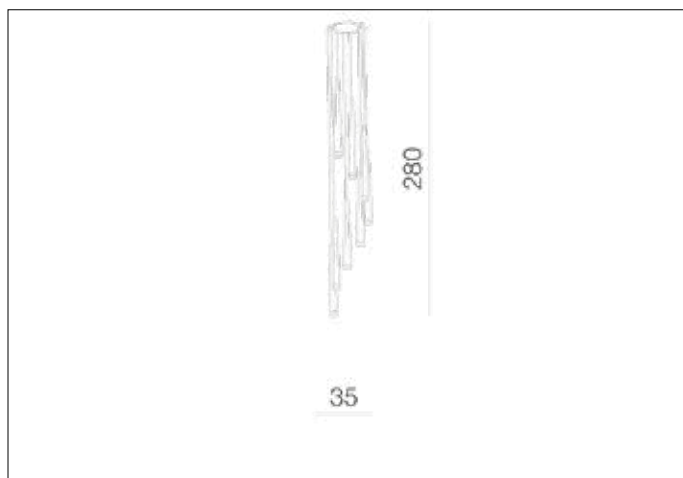

AZzardo[®]
LIGHTING

STYLO 8 BLACK
AZO161, EAN 5901238401612

Dimensions height / width / length [cm] Product Specifications

| | |
|-----------------|-----------------|
| Product | 280 x 35 x N/A |
| Mounting inlet: | N/A x N/A x N/A |
| Ceiling base: | 5 x 30 x N/A |
| Shades | 62 x 5 x N/A |

| | |
|--------------------|---------------|
| Line | DECORATIVE |
| Type | Pendant |
| Type of track | N/A |
| Colour | Black |
| Material | Metal / Glass |
| Light source | 8 |
| Type of socket | G9 |
| Lumens | N/A |
| Kelvins | N/A |
| Beam angle | N/A |
| Dimmable | N/A |
| CCT | N/A |
| RGB | N/A |
| RA | N/A |
| App remote control | N/A |
| Remote control | N/A |
| Voltage | 230V |
| Power | max LED 40W |
| Switch location | N/A |
| Protection class | IP20 |
| Tilt | N/A |
| Rotation | N/A |

Shipping info height / width / length [cm]

| | |
|-------------------|-----------------|
| BOX 1: | 33 x 25 x 65 |
| BOX 2: | N/A x N/A x N/A |
| BOX 3: | N/A x N/A x N/A |
| Net weight [kg] | 9,5 |
| Gross weight [kg] | 10,6 |