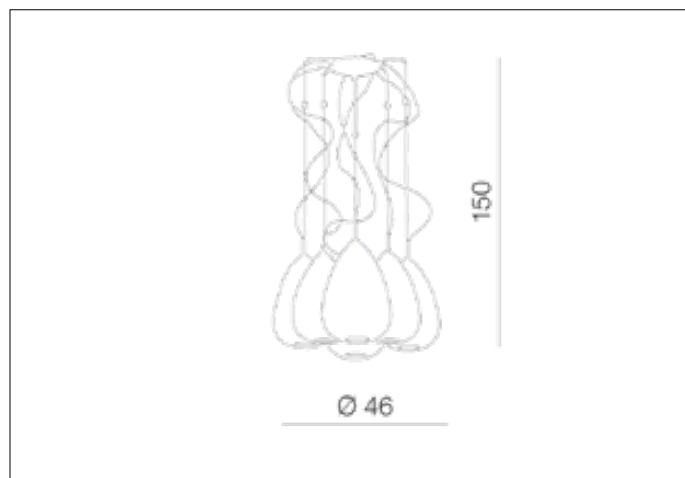

AZzardo[®]
LIGHTING

MIRAGE 6

AZO157, EAN 5901238401575

Dimensions height / width / length [cm] Product Specifications

Product	150 x 46 x N/A
Mounting inlet:	N/A x N/A x N/A
Ceiling base:	4 x 35 x N/A
Shades	22 x 14 x N/A

Line	DECORATIVE
Type	Pendant
Type of track	N/A
Colour	White
Material	Glass / Metal
Light source	6
Type of socket	E14
Lumens	N/A
Kelvins	N/A
Beam angle	N/A
Dimmable	N/A
CCT	N/A
RGB	N/A
RA	N/A
App remote control	N/A
Remote control	N/A
Voltage	230V
Power	max LED 40W
Switch location	N/A
Protection class	IP20
Tilt	N/A
Rotation	N/A

Shipping info height / width / length [cm]

BOX 1:	28 x 53 x 53
BOX 2:	N/A x N/A x N/A
BOX 3:	N/A x N/A x N/A
Net weight [kg]	5,3
Gross weight [kg]	5,9

Energy efficiency

Azzardo Sp. z o.o.
ul. Strzeszyńska 33 60-479 Poznań,
NIP: 929-185-75-07