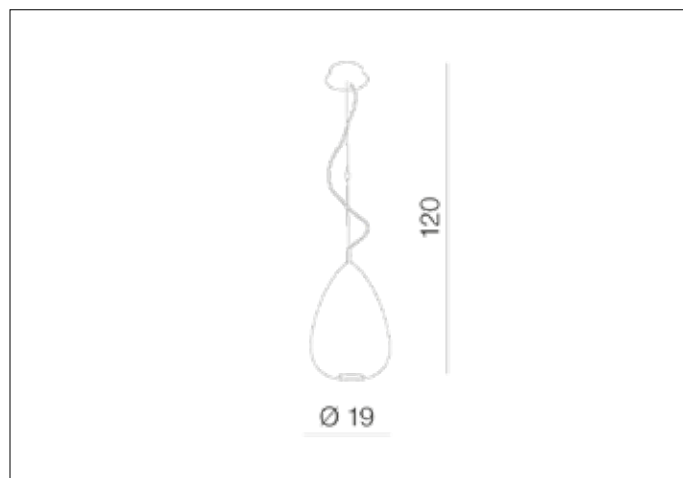

AZzardo[®]
LIGHTING

MIRAGE 1

AZ0156, EAN 5901238401568

Dimensions height / width / length [cm] Product Specifications

Product	120 x 19 x N/A
Mounting inlet:	N/A x N/A x N/A
Ceiling base:	3 x 12,5 x N/A
Shades	30 x 19 x N/A

Line	DECORATIVE
Type	Pendant
Type of track	N/A
Colour	White
Material	Glass / Metal
Light source	1
Type of socket	E14
Lumens	N/A
Kelvins	N/A
Beam angle	N/A
Dimmable	N/A
CCT	N/A
RGB	N/A
RA	N/A
App remote control	N/A
Remote control	N/A
Voltage	230V
Power	max LED 40W
Switch location	N/A
Protection class	IP20
Tilt	N/A
Rotation	N/A

Shipping info height / width / length [cm]

BOX 1:	26 x 26 x 48
BOX 2:	N/A x N/A x N/A
BOX 3:	N/A x N/A x N/A
Net weight [kg]	1,7
Gross weight [kg]	1,9

Energy efficiency

N/A

Azzardo Sp. z o.o.
ul. Strzeszyńska 33 60-479 Poznań,
NIP: 929-185-75-07