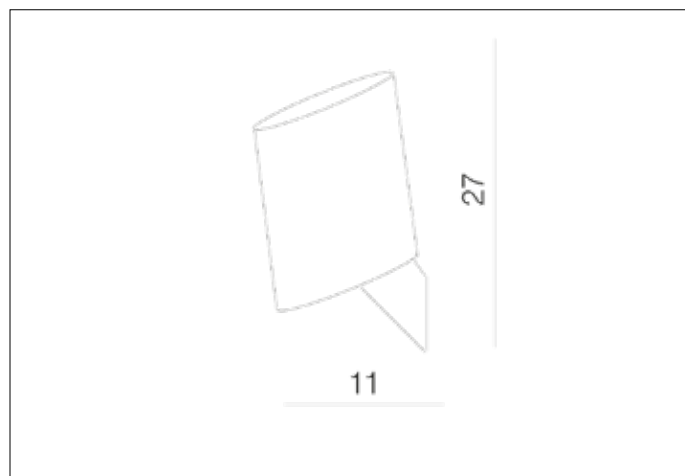

AZzardo[®]
LIGHTING

ROSA BLACK

AZ0144, EAN 5901238401445

Dimensions height / width / length [cm] Product Specifications

Product	27 x 11 x 12
Mounting inlet:	N/A x N/A x N/A
Ceiling base:	N/A x N/A x N/A
Shades	16 x 11 x N/A

Line	DECORATIVE
Type	Wall
Type of track	N/A
Colour	Black
Material	Glass / Metal
Light source	1
Type of socket	E14
Lumens	N/A
Kelvins	N/A
Beam angle	N/A
Dimmable	N/A
CCT	N/A
RGB	N/A
RA	N/A
App remote control	N/A
Remote control	N/A
Voltage	230V
Power	max LED 40W
Switch location	N/A
Protection class	IP20
Tilt	N/A
Rotation	N/A

Shipping info height / width / length [cm]

BOX 1:	16 x 25 x 16
BOX 2:	N/A x N/A x N/A
BOX 3:	N/A x N/A x N/A
Net weight [kg]	0,8
Gross weight [kg]	0,9

Energy efficiency

N/A

Azzardo Sp. z o.o.
ul. Strzeszyńska 33 60-479 Poznań,
NIP: 929-185-75-07