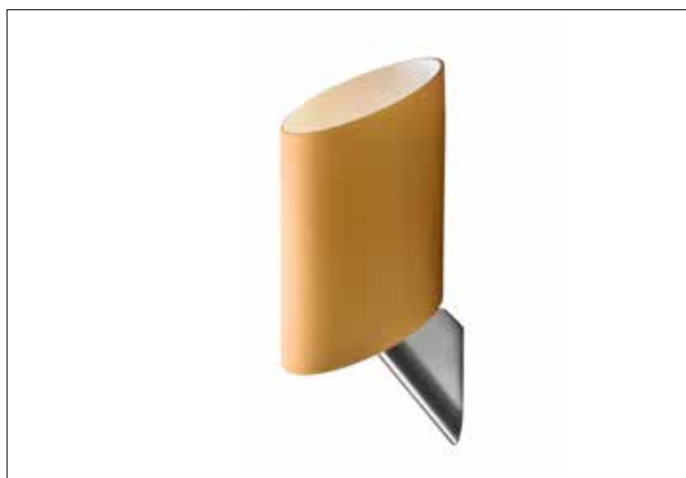

AZzardo[®]
LIGHTING

ROSA ORANGE
AZO142, EAN 5901238401421

Dimensions height / width / length [cm] Product Specifications

Product	27 x 11 x 12
Mounting inlet:	N/A x N/A x N/A
Ceiling base:	N/A x N/A x N/A
Shades	16 x 11 x N/A

Line	DECORATIVE
Type	Wall
Type of track	N/A
Colour	Orange
Material	Glass / Metal
Light source	1
Type of socket	E14
Lumens	N/A
Kelvins	N/A
Beam angle	N/A
Dimmable	N/A
CCT	N/A
RGB	N/A
RA	N/A
App remote control	N/A
Remote control	N/A
Voltage	230V
Power	max LED 40W
Switch location	N/A
Protection class	IP20
Tilt	N/A
Rotation	N/A