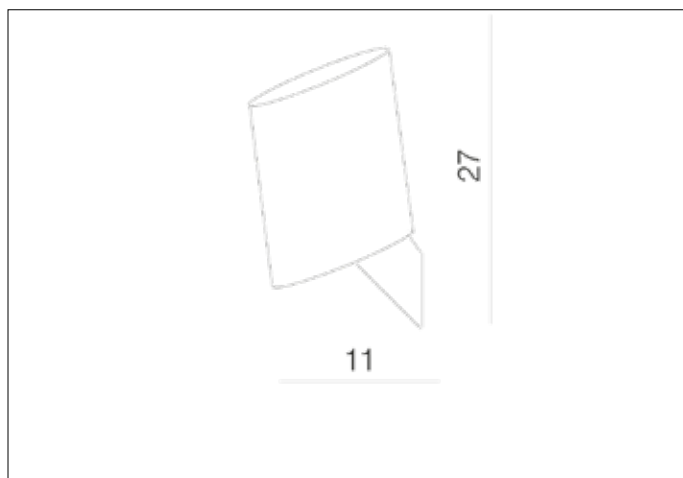

AZzardo[®]
LIGHTING

ROSA ORANGE
AZO142, EAN 5901238401421

Dimensions height / width / length [cm] Product Specifications

Product	27 x 11 x 12
Mounting inlet:	N/A x N/A x N/A
Ceiling base:	N/A x N/A x N/A
Shades	16 x 11 x N/A

Line	DECORATIVE
Type	Wall
Type of track	N/A
Colour	Orange
Material	Glass / Metal
Light source	1
Type of socket	E14
Lumens	N/A
Kelvins	N/A
Beam angle	N/A
Dimmable	N/A
CCT	N/A
RGB	N/A
RA	N/A
App remote control	N/A
Remote control	N/A
Voltage	230V
Power	max LED 40W
Switch location	N/A
Protection class	IP20
Tilt	N/A
Rotation	N/A

Shipping info height / width / length [cm]

BOX 1:	16 x 25 x 16
BOX 2:	N/A x N/A x N/A
BOX 3:	N/A x N/A x N/A
Net weight [kg]	0,8
Gross weight [kg]	0,9

Energy efficiency

N/A

Azzardo Sp. z o.o.
ul. Strzeszyńska 33 60-479 Poznań,
NIP: 929-185-75-07