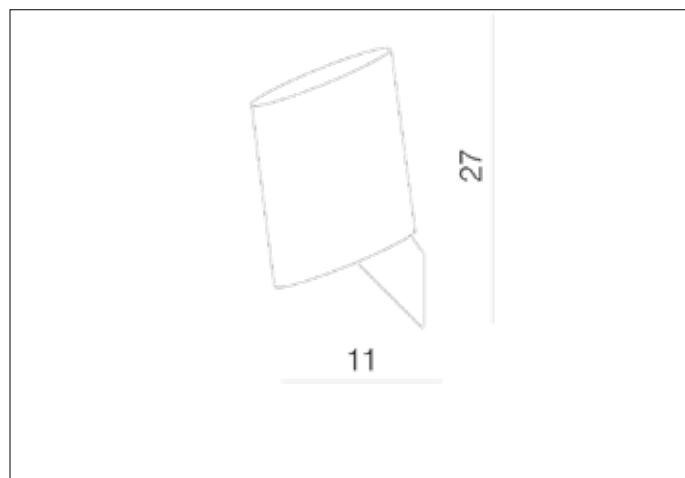

AZzardo[®]
LIGHTING

ROSA WHITE

AZO141, EAN 5901238401414

Dimensions height / width / length [cm] Product Specifications

Product	27 x 11 x 12
Mounting inlet:	N/A x N/A x N/A
Ceiling base:	N/A x N/A x N/A
Shades	16 x 11 x N/A

Line	DECORATIVE
Type	Wall
Type of track	N/A
Colour	White
Material	Glass / Metal
Light source	1
Type of socket	E14
Lumens	N/A
Kelvins	N/A
Beam angle	N/A
Dimmable	N/A
CCT	N/A
RGB	N/A
RA	N/A
App remote control	N/A
Remote control	N/A
Voltage	230V
Power	max LED 40W
Switch location	N/A
Protection class	IP20
Tilt	N/A
Rotation	N/A

Shipping info height / width / length [cm]

BOX 1:	16 x 25 x 16
BOX 2:	N/A x N/A x N/A
BOX 3:	N/A x N/A x N/A
Net weight [kg]	0,8
Gross weight [kg]	0,9

Energy efficiency

Azzardo Sp. z o.o.
ul. Strzeszyńska 33 60-479 Poznań,
NIP: 929-185-75-07