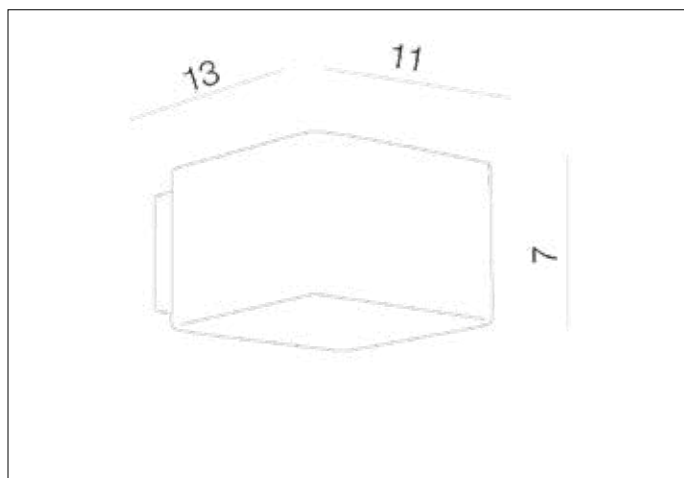

## Dimensions height / width / length [cm] Product Specifications

Product	7 x 11 x 13
Mounting inlet:	N/A x N/A x N/A
Ceiling base:	N/A x N/A x N/A
Shades	N/A x N/A x N/A

Line	DECORATIVE
Type	Wall
Type of track	N/A
Colour	White
Material	Glass / Metal
Light source	1
Type of socket	G9
Lumens	N/A
Kelvins	N/A
Beam angle	N/A
Dimmable	N/A
CCT	N/A
RGB	N/A
RA	N/A
App remote control	N/A
Remote control	N/A
Voltage	230V
Power	max LED 40W
Switch location	N/A
Protection class	IP20
Tilt	N/A
Rotation	N/A

## Shipping info height / width / length [cm]

BOX 1:	17 x 17 x 17
BOX 2:	N/A x N/A x N/A
BOX 3:	N/A x N/A x N/A
Net weight [kg]	0,5
Gross weight [kg]	0,6