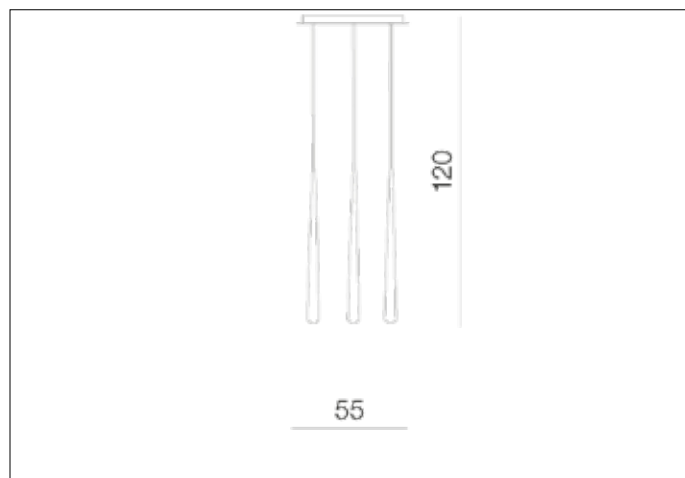

AZzardo[®]
LIGHTING

STYLO 3 CHROME
AZ0133, EAN 5901238401339

Dimensions height / width / length [cm] Product Specifications

Product	120 x 55 x 6
Mounting inlet:	N/A x N/A x N/A
Ceiling base:	3 x 55 x 6
Shades	62 x 5 x N/A

Line	DECORATIVE
Type	Pendant
Type of track	N/A
Colour	Chrome
Material	Metal / Glass
Light source	3
Type of socket	G9
Lumens	N/A
Kelvins	N/A
Beam angle	N/A
Dimmable	N/A
CCT	N/A
RGB	N/A
RA	N/A
App remote control	N/A
Remote control	N/A
Voltage	230V
Power	max LED 40W
Switch location	N/A
Protection class	IP20
Tilt	N/A
Rotation	N/A

Shipping info height / width / length [cm]

BOX 1:	19 x 26 x 66
BOX 2:	N/A x N/A x N/A
BOX 3:	N/A x N/A x N/A
Net weight [kg]	4,1
Gross weight [kg]	4,5

Energy efficiency

N/A

Azzardo Sp. z o.o.
ul. Strzeszyńska 33 60-479 Poznań,
NIP: 929-185-75-07