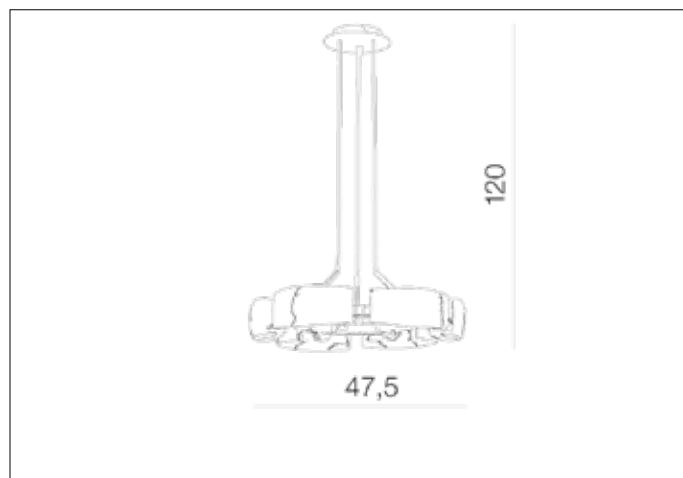

### Dimensions height / width / length [cm] Product Specifications

Product	120 x 47,5 x N/A
Mounting inlet:	N/A x N/A x N/A
Ceiling base:	2,5 x 15 x N/A
Shades	8 x 19,5 x 7

Line	DECORATIVE
Type	Pendant
Type of track	N/A
Colour	White
Material	Glass / Metal
Light source	6
Type of socket	G9
Lumens	N/A
Kelvins	N/A
Beam angle	N/A
Dimmable	N/A
CCT	N/A
RGB	N/A
RA	N/A
App remote control	N/A
Remote control	N/A
Voltage	230V
Power	max LED 40W
Switch location	N/A
Protection class	IP20
Tilt	N/A
Rotation	N/A

### Shipping info height / width / length [cm]

BOX 1:	30 x 47 x 42
BOX 2:	N/A x N/A x N/A
BOX 3:	N/A x N/A x N/A
Net weight [kg]	4,7
Gross weight [kg]	5,2