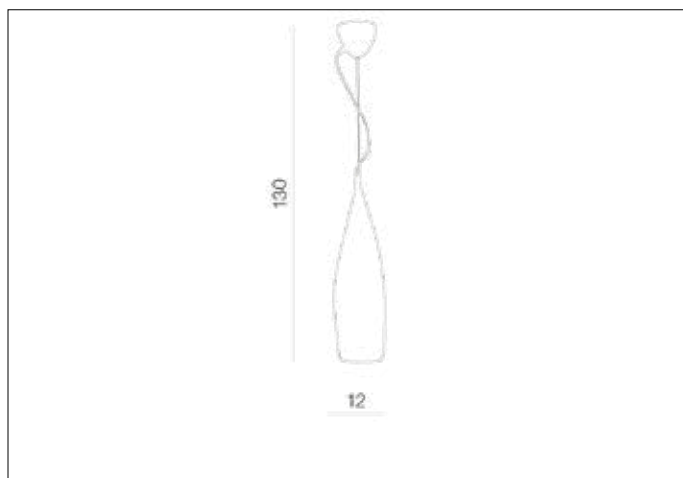

**AZzardo**<sup>®</sup>  
LIGHTING

TESTA

AZ0120, EAN 5901238401209

## Dimensions height / width / length [cm] Product Specifications

Product	130 x 12 x N/A
Mounting inlet:	N/A x N/A x N/A
Ceiling base:	10 x 11 x N/A
Shades	45 x 12 x N/A

Line	DECORATIVE
Type	Pendant
Type of track	N/A
Colour	White
Material	Glass / Metal
Light source	1
Type of socket	E27
Lumens	N/A
Kelvins	N/A
Beam angle	N/A
Dimmable	N/A
CCT	N/A
RGB	N/A
RA	N/A
App remote control	N/A
Remote control	N/A
Voltage	230V
Power	max LED 40W
Switch location	N/A
Protection class	IP20
Tilt	N/A
Rotation	N/A

## Shipping info height / width / length [cm]

BOX 1:	63 x 17 x 17
BOX 2:	N/A x N/A x N/A
BOX 3:	N/A x N/A x N/A
Net weight [kg]	1,5
Gross weight [kg]	1,7