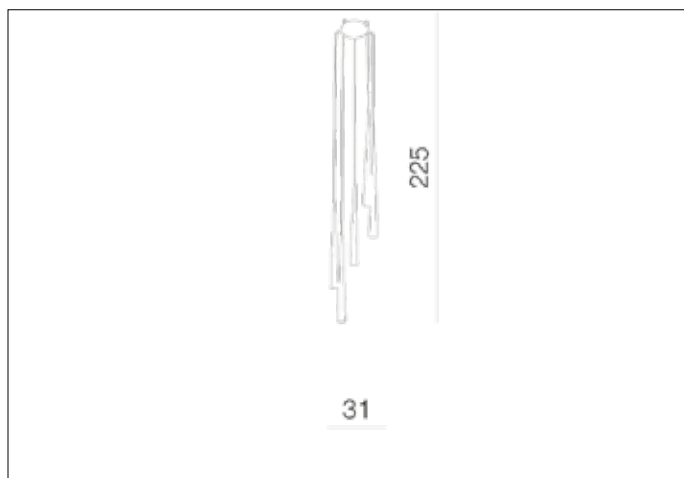

**AZzardo**<sup>®</sup>  
LIGHTING

STYLO 5 BLACK  
AZO119, EAN 5901238401193

## Dimensions height / width / length [cm] Product Specifications

Product	225 x 31 x N/A
Mounting inlet:	N/A x N/A x N/A
Ceiling base:	5 x 26 x N/A
Shades	62 x 5 x N/A

Line	DECORATIVE
Type	Pendant
Type of track	N/A
Colour	Black
Material	Metal / Glass
Light source	5
Type of socket	G9
Lumens	N/A
Kelvins	N/A
Beam angle	N/A
Dimmable	N/A
CCT	N/A
RGB	N/A
RA	N/A
App remote control	N/A
Remote control	N/A
Voltage	230V
Power	max LED 40W
Switch location	N/A
Protection class	IP20
Tilt	N/A
Rotation	N/A

## Shipping info height / width / length [cm]

BOX 1:	15 x 41 x 65
BOX 2:	N/A x N/A x N/A
BOX 3:	N/A x N/A x N/A
Net weight [kg]	6,4
Gross weight [kg]	7