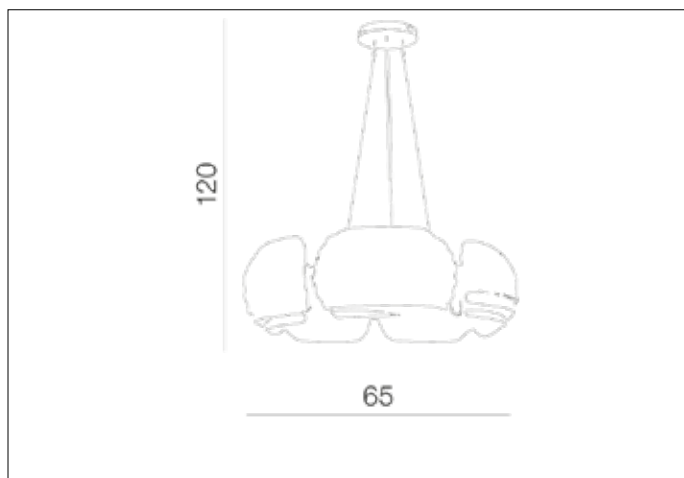

AZzardo[®]
LIGHTING

RONDO
AZ0115, EAN 5901238401155

Dimensions height / width / length [cm] Product Specifications

Product	120 x 65 x N/A
Mounting inlet:	N/A x N/A x N/A
Ceiling base:	2,5 x 15 x N/A
Shades	20 x 29 x 14

Line	DECORATIVE
Type	Pendant
Type of track	N/A
Colour	White
Material	Glass / Metal
Light source	5
Type of socket	E14
Lumens	N/A
Kelvins	N/A
Beam angle	N/A
Dimmable	N/A
CCT	N/A
RGB	N/A
RA	N/A
App remote control	N/A
Remote control	N/A
Voltage	230V
Power	max LED 40W
Switch location	N/A
Protection class	IP20
Tilt	N/A
Rotation	N/A

Shipping info height / width / length [cm]

BOX 1:	45 x 53 x 53
BOX 2:	N/A x N/A x N/A
BOX 3:	N/A x N/A x N/A
Net weight [kg]	7,5
Gross weight [kg]	8,6

Energy efficiency

N/A

Azzardo Sp. z o.o.
ul. Strzeszyńska 33 60-479 Poznań,
NIP: 929-185-75-07