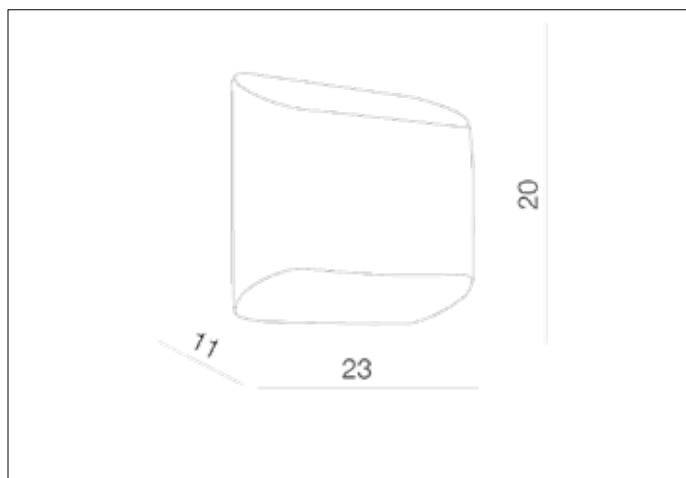

AZzardo[®]
LIGHTING

PANCAKE BLACK
AZ0112, EAN 5901238401124

Dimensions height / width / length [cm] Product Specifications

Product	20 x 23 x 11
Mounting inlet:	N/A x N/A x N/A
Ceiling base:	N/A x N/A x N/A
Shades	N/A x N/A x N/A

Line	DECORATIVE
Type	Wall
Type of track	N/A
Colour	Black
Material	Glass / Metal
Light source	2
Type of socket	G9
Lumens	N/A
Kelvins	N/A
Beam angle	N/A
Dimmable	N/A
CCT	N/A
RGB	N/A
RA	N/A
App remote control	N/A
Remote control	N/A
Voltage	230V
Power	max LED 40W
Switch location	N/A
Protection class	IP20
Tilt	N/A
Rotation	N/A

Shipping info height / width / length [cm]

BOX 1:	18 x 29 x 38
BOX 2:	N/A x N/A x N/A
BOX 3:	N/A x N/A x N/A
Net weight [kg]	1,6
Gross weight [kg]	1,8

Energy efficiency

N/A

Azzardo Sp. z o.o.
ul. Strzeszyńska 33 60-479 Poznań,
NIP: 929-185-75-07