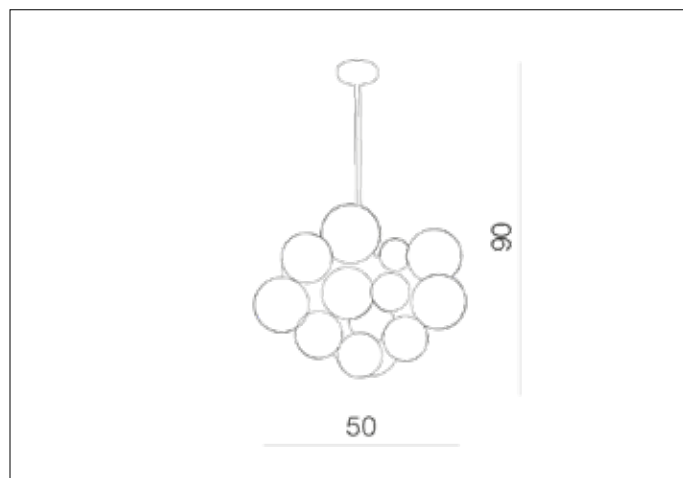

AZzardo[®]
 LIGHTING

NOBLE

AZ0110, EAN 5901238401100

Dimensions height / width / length [cm] **Product Specifications**

Product	90 x 50 x 50
Mounting inlet:	N/A x N/A x N/A
Ceiling base:	2,5 x 15 x N/A
Shades	N/A x N/A x N/A

Line	DECORATIVE
Type	Pendant
Type of track	N/A
Colour	White / Chrome
Material	Glass / Metal
Light source	10
Type of socket	G4
Lumens	N/A
Kelvins	N/A
Beam angle	N/A
Dimmable	N/A
CCT	N/A
RGB	N/A
RA	N/A
App remote control	N/A
Remote control	N/A
Voltage	230V
Power	max LED 20W
Switch location	N/A
Protection class	IP20
Tilt	N/A
Rotation	N/A

Shipping info height / width / length [cm]

BOX 1:	91 x 45 x 41
BOX 2:	N/A x N/A x N/A
BOX 3:	N/A x N/A x N/A
Net weight [kg]	9
Gross weight [kg]	10

Energy efficiency

Azzardo Sp. z o.o.
 ul. Strzeszyńska 33 60-479 Poznań,
 NIP: 929-185-75-07