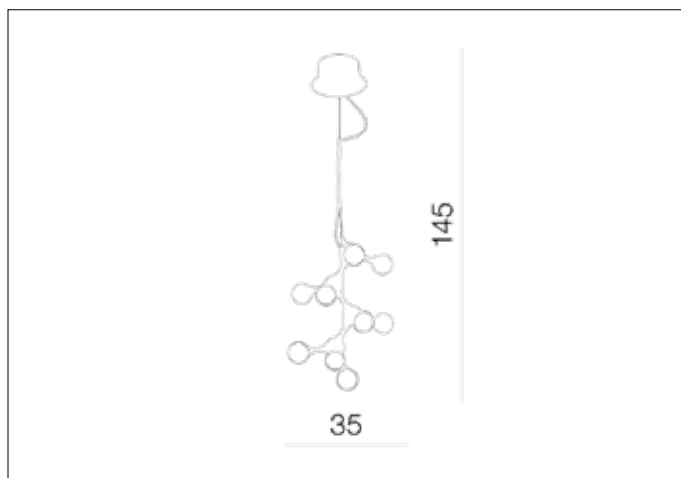

## Dimensions height / width / length [cm] Product Specifications

Product	145 x 35 x N/A
Mounting inlet:	N/A x N/A x N/A
Ceiling base:	8 x 18 ~ 13,5 x N/A
Shades	6 x 6 x N/A

Line	DECORATIVE
Type	Pendant
Type of track	N/A
Colour	White / Chrome
Material	Glass / Metal
Light source	9
Type of socket	G4
Lumens	N/A
Kelvins	N/A
Beam angle	N/A
Dimmable	N/A
CCT	N/A
RGB	N/A
RA	N/A
App remote control	N/A
Remote control	N/A
Voltage	230 ~ 12V
Power	max LED 20W
Switch location	N/A
Protection class	IP20
Tilt	N/A
Rotation	N/A

## Shipping info height / width / length [cm]

BOX 1:	25 x 39 x 45
BOX 2:	N/A x N/A x N/A
BOX 3:	N/A x N/A x N/A
Net weight [kg]	3,2
Gross weight [kg]	3,6