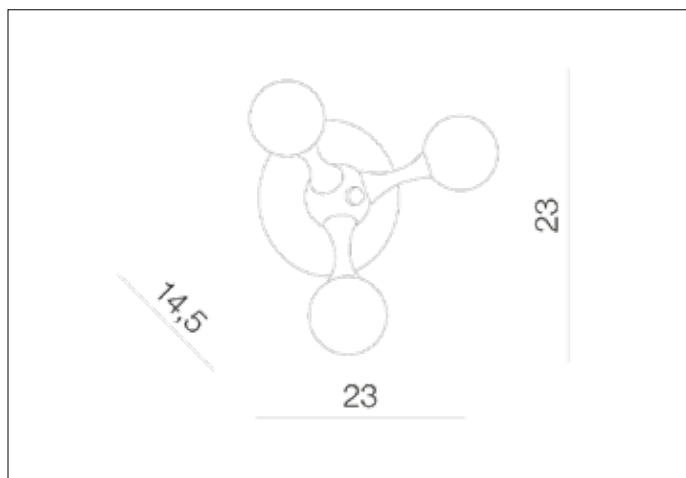

AZzardo[®]
LIGHTING

NEURONO WALL
AZ0108, EAN 5901238401087

Dimensions height / width / length [cm] Product Specifications

Product	23 x 23 x 14,5
Mounting inlet:	N/A x N/A x N/A
Ceiling base:	N/A x N/A x N/A
Shades	6 x 6 x N/A

Line	DECORATIVE
Type	Wall
Type of track	N/A
Colour	White / Chrome
Material	Glass / Metal
Light source	3
Type of socket	G4
Lumens	N/A
Kelvins	N/A
Beam angle	N/A
Dimmable	N/A
CCT	N/A
RGB	N/A
RA	N/A
App remote control	N/A
Remote control	N/A
Voltage	230 ~ 12V
Power	max LED 20W
Switch location	N/A
Protection class	IP20
Tilt	N/A
Rotation	N/A

Shipping info height / width / length [cm]

BOX 1:	15 x 31 x 31
BOX 2:	N/A x N/A x N/A
BOX 3:	N/A x N/A x N/A
Net weight [kg]	1,3
Gross weight [kg]	1,5

Energy efficiency

N/A

Azzardo Sp. z o.o.
ul. Strzeszyńska 33 60-479 Poznań,
NIP: 929-185-75-07