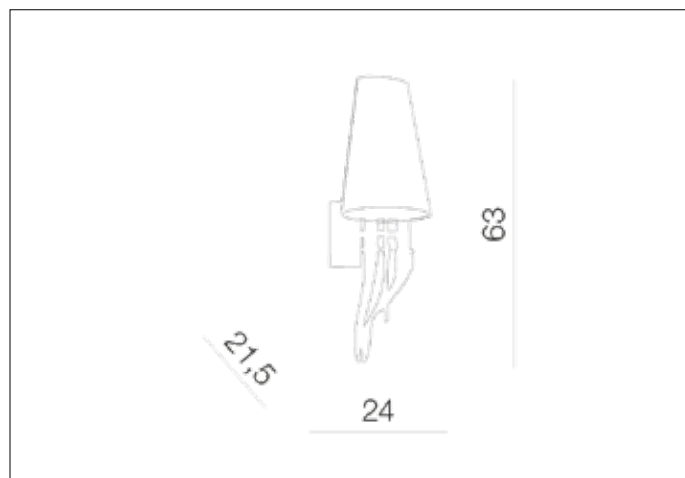

AZzardo[®]
LIGHTING

DIABLO WHITE WALL
AZ0087, EAN 5901238400875

Dimensions height / width / length [cm] Product Specifications

Product	63 x 24 x 21,5
Mounting inlet:	N/A x N/A x N/A
Ceiling base:	N/A x N/A x N/A
Shades	30 x 24 x 16

Line	DECORATIVE
Type	Wall
Type of track	N/A
Colour	White / Chrome
Material	Metal / Fabric
Light source	2
Type of socket	E14
Lumens	N/A
Kelvins	N/A
Beam angle	N/A
Dimmable	N/A
CCT	N/A
RGB	N/A
RA	N/A
App remote control	N/A
Remote control	N/A
Voltage	230V
Power	max LED 11W
Switch location	N/A
Protection class	IP20
Tilt	N/A
Rotation	N/A

Shipping info height / width / length [cm]

BOX 1:	54 x 29 x 25
BOX 2:	N/A x N/A x N/A
BOX 3:	N/A x N/A x N/A
Net weight [kg]	2,1
Gross weight [kg]	2,3

Energy efficiency

N/A

Azzardo Sp. z o.o.
ul. Strzeszyńska 33 60-479 Poznań,
NIP: 929-185-75-07