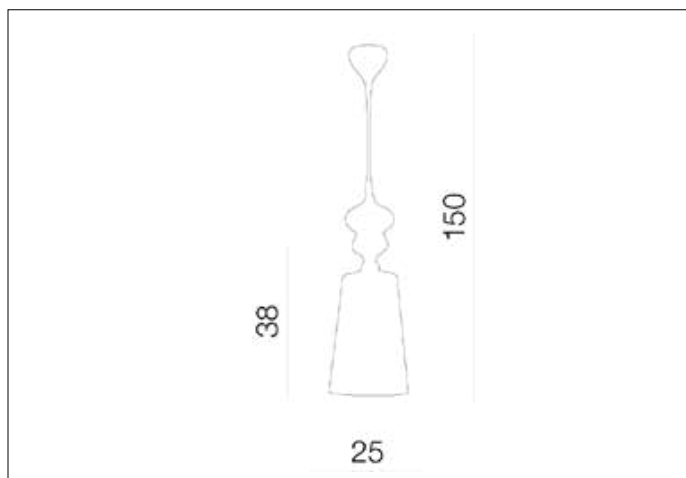

AZzardo[®]
LIGHTING

BAROCO 1 BLACK PENDANT
AZ0064, EAN 5901238400646

Dimensions height / width / length [cm] Product Specifications

Product	150 x 25 x N/A
Mounting inlet:	N/A x N/A x N/A
Ceiling base:	12 x 16 x N/A
Shades	38 x 25 x N/A

Line	DECORATIVE
Type	Pendant
Type of track	N/A
Colour	Black
Material	Metal / Fabric
Light source	1
Type of socket	E27
Lumens	N/A
Kelvins	N/A
Beam angle	N/A
Dimmable	N/A
CCT	N/A
RGB	N/A
RA	N/A
App remote control	N/A
Remote control	N/A
Voltage	230V
Power	max LED 15W
Switch location	N/A
Protection class	IP20
Tilt	N/A
Rotation	N/A

Shipping info height / width / length [cm]

BOX 1:	44 x 27 x 28
BOX 2:	N/A x N/A x N/A
BOX 3:	N/A x N/A x N/A
Net weight [kg]	1,9
Gross weight [kg]	2,1

Energy efficiency

N/A

Azzardo Sp. z o.o.
ul. Strzeszyńska 33 60-479 Poznań,
NIP: 929-185-75-07