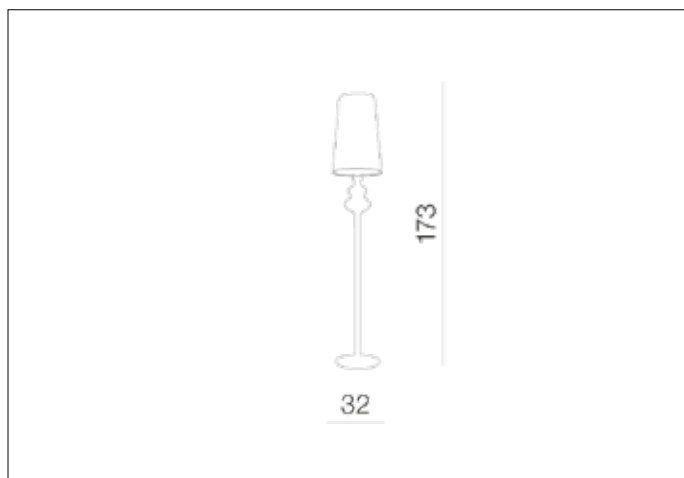

AZzardo[®]
LIGHTING

BAROCO BLACK FLOOR
AZ0063, EAN 5901238400639

Dimensions height / width / length [cm] Product Specifications

Product	173 x 32 x N/A
Mounting inlet:	N/A x N/A x N/A
Ceiling base:	N/A x N/A x N/A
Shades	49 x 32 x N/A

Line	DECORATIVE
Type	Floor
Type of track	N/A
Colour	Black
Material	Metal / Fabric / PC
Light source	1
Type of socket	E27
Lumens	N/A
Kelvins	N/A
Beam angle	N/A
Dimmable	N/A
CCT	N/A
RGB	N/A
RA	N/A
App remote control	N/A
Remote control	N/A
Voltage	230V
Power	max LED 15W
Switch location	On the wire
Protection class	IP20
Tilt	N/A
Rotation	N/A

Shipping info height / width / length [cm]

BOX 1:	61 x 36 x 36,5
BOX 2:	N/A x N/A x N/A
BOX 3:	N/A x N/A x N/A
Net weight [kg]	5,2
Gross weight [kg]	5,7

Energy efficiency

N/A

Azzardo Sp. z o.o.
ul. Strzeszyńska 33 60-479 Poznań,
NIP: 929-185-75-07