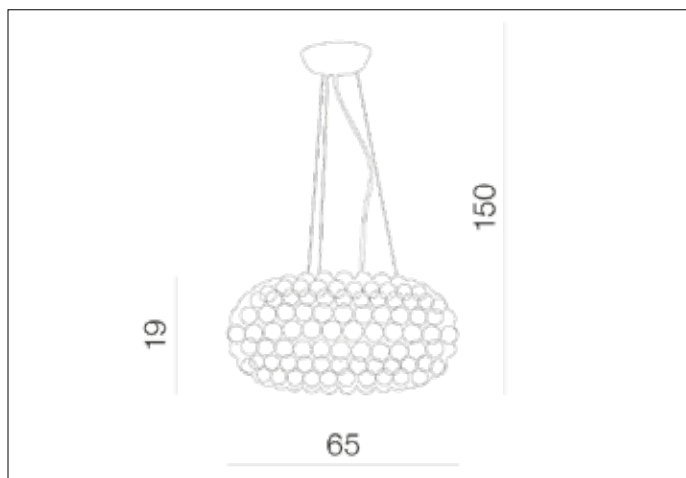

**AZzardo**<sup>®</sup>  
LIGHTING

ACRYLIO 70 PENDANT  
AZ0059, EAN 5901238400592

## Dimensions height / width / length [cm] Product Specifications

Product	150 x 65 x N/A
Mounting inlet:	N/A x N/A x N/A
Ceiling base:	3 x 14 x N/A
Shades	19 x 65 x N/A

Line	DECORATIVE
Type	Pendant
Type of track	N/A
Colour	Clear
Material	Acryl / Metal / Glass
Light source	1
Type of socket	R7S
Lumens	N/A
Kelvins	N/A
Beam angle	N/A
Dimmable	N/A
CCT	N/A
RGB	N/A
RA	N/A
App remote control	N/A
Remote control	N/A
Voltage	230V
Power	max LED 300W
Switch location	N/A
Protection class	IP20
Tilt	N/A
Rotation	N/A

## Shipping info height / width / length [cm]

BOX 1:	23 x 63 x 63
BOX 2:	N/A x N/A x N/A
BOX 3:	N/A x N/A x N/A
Net weight [kg]	11
Gross weight [kg]	12