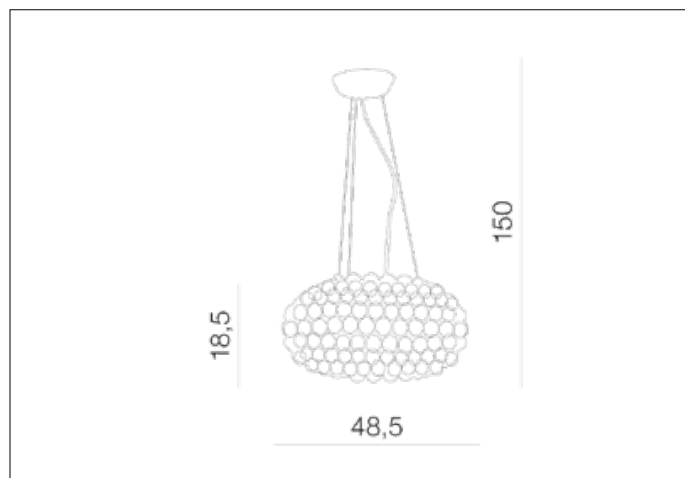

**AZzardo**<sup>®</sup>  
LIGHTING

ACRYLIO 50 PENDANT  
AZ0058, EAN 5901238400585

## Dimensions height / width / length [cm] Product Specifications

Product	150 x 48,5 x N/A
Mounting inlet:	N/A x N/A x N/A
Ceiling base:	3,5 x 14 x N/A
Shades	18,5 x 48,5 x N/A

Line	DECORATIVE
Type	Pendant
Type of track	N/A
Colour	Clear
Material	Acryl / Metal / Glass
Light source	1
Type of socket	R7S
Lumens	N/A
Kelvins	N/A
Beam angle	N/A
Dimmable	N/A
CCT	N/A
RGB	N/A
RA	N/A
App remote control	N/A
Remote control	N/A
Voltage	230V
Power	max LED 200W
Switch location	N/A
Protection class	IP20
Tilt	N/A
Rotation	N/A

## Shipping info height / width / length [cm]

BOX 1:	23 x 47 x 47
BOX 2:	N/A x N/A x N/A
BOX 3:	N/A x N/A x N/A
Net weight [kg]	8,2
Gross weight [kg]	9,1