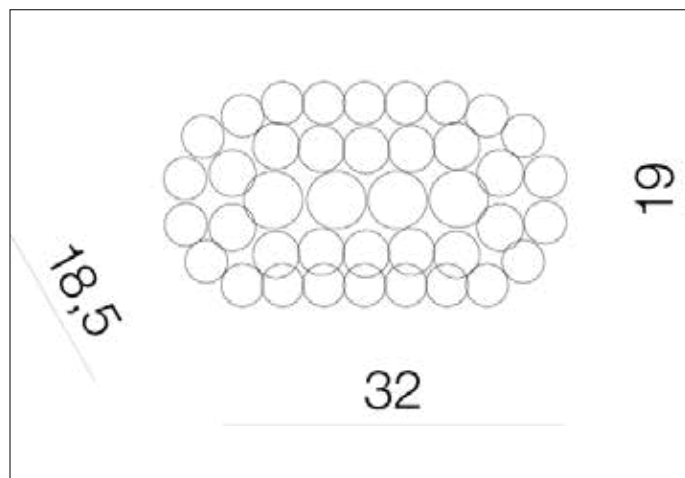

Azzardo[®]
LIGHTING

ACRYLIO WALL
AZ0052, EAN 5901238400523

Dimensions height / width / length [cm] Product Specifications

Product	19 x 32 x 18,5
Mounting inlet:	N/A x N/A x N/A
Ceiling base:	N/A x N/A x N/A
Shades	N/A x N/A x N/A

Line	DECORATIVE
Type	Wall
Type of track	N/A
Colour	Clear
Material	Acryl / Metal / Glass
Light source	1
Type of socket	R7S
Lumens	N/A
Kelvins	N/A
Beam angle	N/A
Dimmable	N/A
CCT	N/A
RGB	N/A
RA	N/A
App remote control	N/A
Remote control	N/A
Voltage	230V
Power	max LED 100W
Switch location	N/A
Protection class	IP20
Tilt	N/A
Rotation	N/A

Shipping info height / width / length [cm]

BOX 1:	23 x 28 x 37
BOX 2:	N/A x N/A x N/A
BOX 3:	N/A x N/A x N/A
Net weight [kg]	2,6
Gross weight [kg]	2,9

Energy efficiency

N/A

Azzardo Sp. z o.o.
ul. Strzeszyńska 33 60-479 Poznań,
NIP: 929-185-75-07