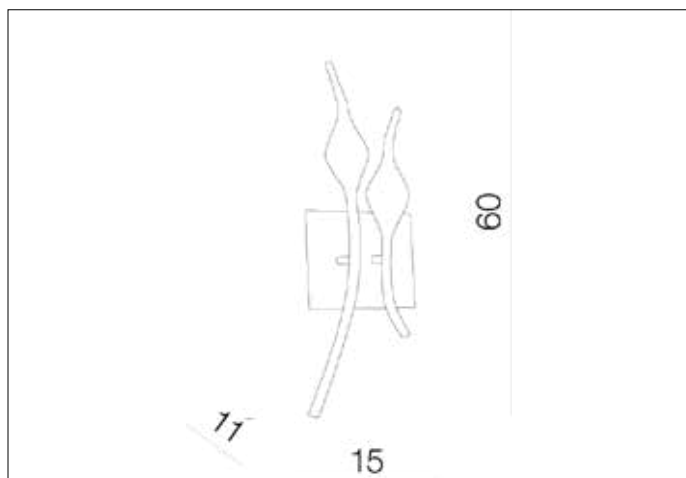

AZzardo[®]
LIGHTING

SNAKE WALL WHITE
AZ0047, EAN 5901238400479

Dimensions height / width / length [cm] Product Specifications

Product	54 x 15 x 11
Mounting inlet:	N/A x N/A x N/A
Ceiling base:	N/A x N/A x N/A
Shades	N/A x N/A x N/A

Line	DECORATIVE
Type	Wall
Type of track	N/A
Colour	White
Material	Metal
Light source	2
Type of socket	G4
Lumens	70
Kelvins	3000
Beam angle	N/A
Dimmable	N/A
CCT	N/A
RGB	N/A
RA	N/A
App remote control	N/A
Remote control	N/A
Voltage	12V
Power	max LED 20W
Switch location	N/A
Protection class	IP20
Tilt	N/A
Rotation	N/A

Shipping info height / width / length [cm]

BOX 1:	14 x 23 x 58
BOX 2:	N/A x N/A x N/A
BOX 3:	N/A x N/A x N/A
Net weight [kg]	1,4
Gross weight [kg]	1,6

Energy efficiency

N/A

Azzardo Sp. z o.o.
ul. Strzeszyńska 33 60-479 Poznań,
NIP: 929-185-75-07