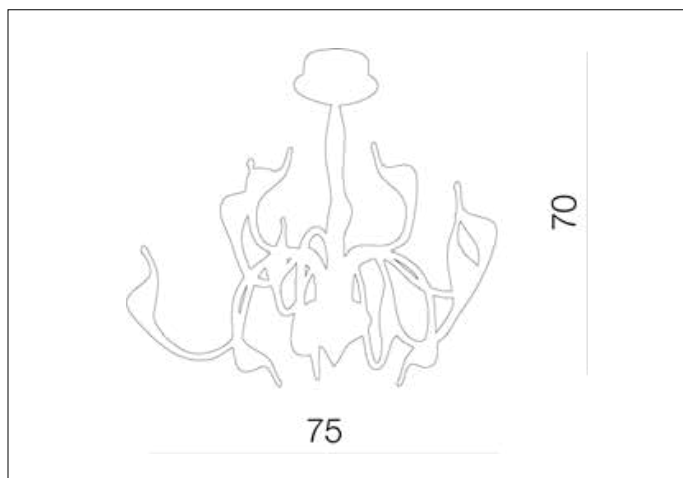

**AZzardo**<sup>®</sup>  
 LIGHTING

 SNAKE CHROME  
 AZ0044, EAN 5901238400448

**Dimensions** height / width / length [cm] **Product Specifications**

Product	70 x 75 x N/A
Mounting inlet:	N/A x N/A x N/A
Ceiling base:	6 x 20 x N/A
Shades	N/A x N/A x N/A

Line	DECORATIVE
Type	Pendant
Type of track	N/A
Colour	Chrome
Material	Metal
Light source	12
Type of socket	G4
Lumens	70
Kelvins	3000
Beam angle	N/A
Dimmable	N/A
CCT	N/A
RGB	N/A
RA	N/A
App remote control	N/A
Remote control	N/A
Voltage	12V
Power	max LED 260W
Switch location	N/A
Protection class	IP20
Tilt	N/A
Rotation	N/A

**Shipping info** height / width / length [cm]

BOX 1:	73 x 82 x 24
BOX 2:	N/A x N/A x N/A
BOX 3:	N/A x N/A x N/A
Net weight [kg]	6,2
Gross weight [kg]	6,7

**Energy efficiency**

N/A

 Azzardo Sp. z o.o.  
 ul. Strzeszyńska 33 60-479 Poznań,  
 NIP: 929-185-75-07