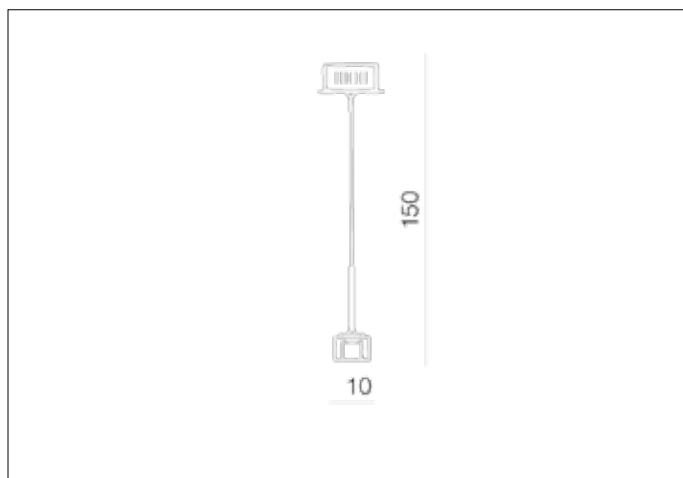

**AZzardo**<sup>®</sup>  
LIGHTING

BOX 1

AZ0036, EAN 5901238400363

### Dimensions height / width / length [cm] Product Specifications

Product	150 x 10 x 10
Mounting inlet:	N/A x N/A x N/A
Ceiling base:	4 x 10 x 10
Shades	6 x 9 x 9

Line	DECORATIVE
Type	Pendant
Type of track	N/A
Colour	Clear
Material	Glass / Metal
Light source	1
Type of socket	G4
Lumens	N/A
Kelvins	N/A
Beam angle	N/A
Dimmable	N/A
CCT	N/A
RGB	N/A
RA	N/A
App remote control	N/A
Remote control	N/A
Voltage	12V
Power	max LED 20W
Switch location	N/A
Protection class	IP20
Tilt	N/A
Rotation	N/A

### Shipping info height / width / length [cm]

BOX 1:	10 x 11 x 22
BOX 2:	N/A x N/A x N/A
BOX 3:	N/A x N/A x N/A
Net weight [kg]	1,3
Gross weight [kg]	1,5