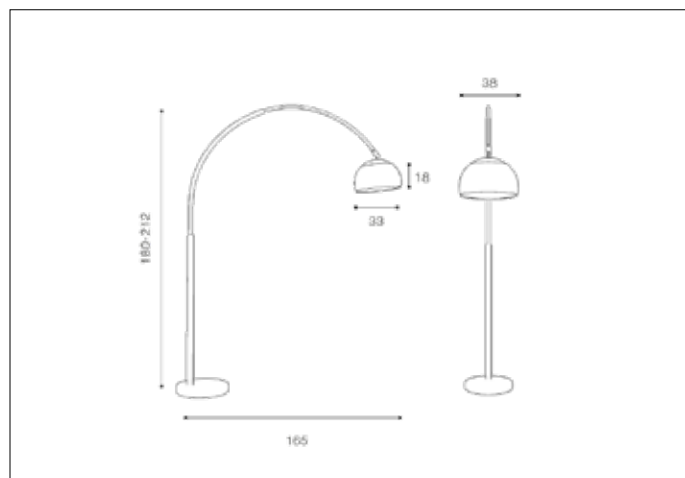

### Dimensions height / width / length

[cm] Product	180 ~ 212 x 38
Mounting inlet:	N/A x N/A x N/A
Ceiling base:	N/A x N/A x N/A x 165
Shades	18 x 33 x N/A

### Product Specifications

Line	DECORATIVE
Type	Floor
Type of track	N/A
Colour	Satin Nickel
Material	Metal / Glass / Marble
Light source	1
Type of socket	E27
Lumens	N/A
Kelvins	N/A
Beam angle	N/A
Dimmable	N/A
CCT	N/A
RGB	N/A
RA	N/A
App remote control	N/A
Remote control	N/A
Voltage	230V
Power	max LED 60W
Switch location	On the wire
Protection class	IP20
Tilt	90°
Rotation	N/A

### Shipping info height / width / length [cm]

BOX 1:	22,5 x 38 x 38,5
BOX 2:	121 x 27 x 9
BOX 3:	11 x 43,5 x 43,5
Net weight [kg]	19
Gross weight [kg]	21,3