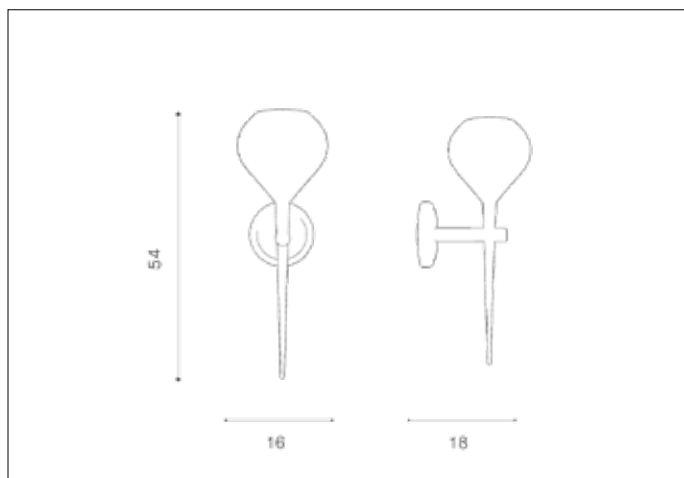

AZzardo[®]
 LIGHTING

 AGA WALL WHITE
 AZ1073, EAN 5901238410737

Dimensions height / width / length [cm] **Product Specifications**

| | |
|-----------------|-----------------|
| Product | 54 x 16 x 18 |
| Mounting inlet: | N/A x N/A x N/A |
| Ceiling base: | N/A x N/A x N/A |
| Shades | 17 x 16 x N/A |

| | |
|--------------------|---------------|
| Line | DECORATIVE |
| Type | Wall |
| Type of track | N/A |
| Colour | White |
| Material | Metal / Glass |
| Light source | 1 |
| Type of socket | E14 |
| Lumens | N/A |
| Kelvins | N/A |
| Beam angle | N/A |
| Dimmable | N/A |
| CCT | N/A |
| RGB | N/A |
| RA | N/A |
| App remote control | N/A |
| Remote control | N/A |
| Voltage | 230V |
| Power | max LED 40W |
| Switch location | N/A |
| Protection class | IP20 |
| Tilt | N/A |
| Rotation | N/A |

Shipping info height / width / length [cm]

| | |
|-------------------|-----------------|
| BOX 1: | 27 x 27 x 35 |
| BOX 2: | N/A x N/A x N/A |
| BOX 3: | N/A x N/A x N/A |
| Net weight [kg] | 1,3 |
| Gross weight [kg] | 1,5 |