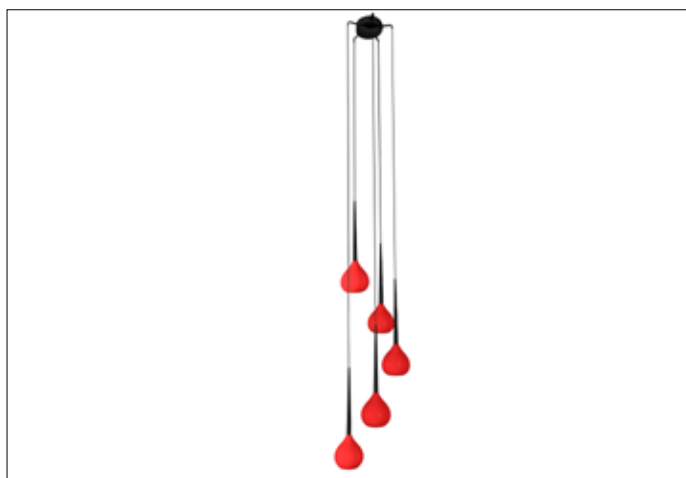

AZzardo[®]
LIGHTING

AGA 5 RED
AZ1072, EAN 5901238410720

Dimensions height / width / length [cm] Product Specifications

Product	230 x 56 x N/A
Mounting inlet:	N/A x N/A x N/A
Ceiling base:	7 x 40 x N/A
Shades	17 x 16 x N/A

Line	DECORATIVE
Type	Pendant
Type of track	N/A
Colour	Red
Material	Metal / Glass
Light source	5
Type of socket	E14
Lumens	N/A
Kelvins	N/A
Beam angle	N/A
Dimmable	N/A
CCT	N/A
RGB	N/A
RA	N/A
App remote control	N/A
Remote control	N/A
Voltage	230V
Power	max LED 40W
Switch location	N/A
Protection class	IP20
Tilt	N/A
Rotation	N/A