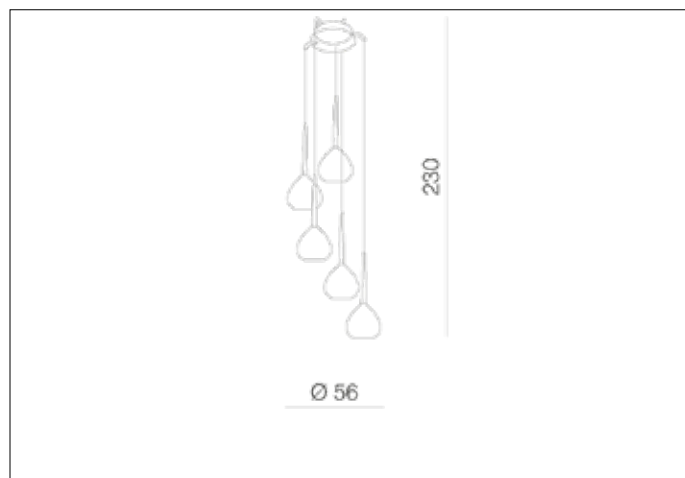

AZzardo[®]
LIGHTING

AGA 5 RED
AZ1072, EAN 5901238410720

Dimensions height / width / length [cm] Product Specifications

Product	230 x 56 x N/A
Mounting inlet:	N/A x N/A x N/A
Ceiling base:	7 x 40 x N/A
Shades	17 x 16 x N/A

Line	DECORATIVE
Type	Pendant
Type of track	N/A
Colour	Red
Material	Metal / Glass
Light source	5
Type of socket	E14
Lumens	N/A
Kelvins	N/A
Beam angle	N/A
Dimmable	N/A
CCT	N/A
RGB	N/A
RA	N/A
App remote control	N/A
Remote control	N/A
Voltage	230V
Power	max LED 40W
Switch location	N/A
Protection class	IP20
Tilt	N/A
Rotation	N/A

Shipping info height / width / length [cm]

BOX 1:	27 x 54 x 48
BOX 2:	N/A x N/A x N/A
BOX 3:	N/A x N/A x N/A
Net weight [kg]	5,3
Gross weight [kg]	6

Energy efficiency

N/A

Azzardo Sp. z o.o.
ul. Strzeszyńska 33 60-479 Poznań,
NIP: 929-185-75-07