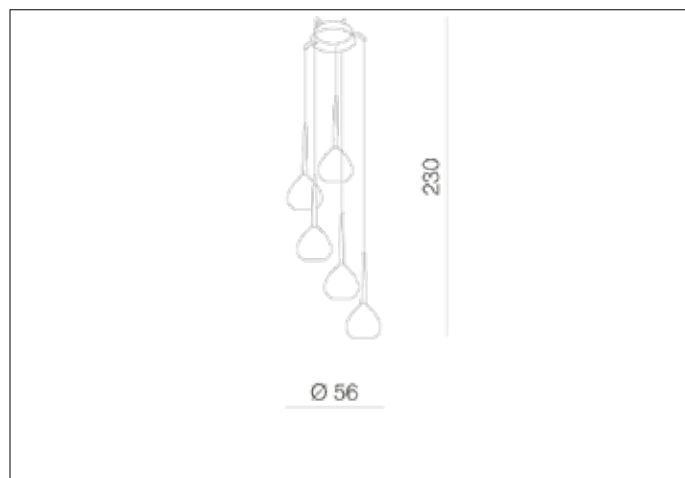

AZzardo[®]
LIGHTING

AGA 5 BLACK
AZ1070, EAN 5901238410706

Dimensions height / width / length [cm] Product Specifications

Product	230 x 56 x N/A
Mounting inlet:	N/A x N/A x N/A
Ceiling base:	7 x 40 x N/A
Shades	17 x 16 x N/A

Line	DECORATIVE
Type	Pendant
Type of track	N/A
Colour	Black
Material	Metal / Glass
Light source	5
Type of socket	E14
Lumens	N/A
Kelvins	N/A
Beam angle	N/A
Dimmable	N/A
CCT	N/A
RGB	N/A
RA	N/A
App remote control	N/A
Remote control	N/A
Voltage	230V
Power	max LED 40W
Switch location	N/A
Protection class	IP20
Tilt	N/A
Rotation	N/A

Shipping info height / width / length [cm]

BOX 1:	27 x 54 x 48
BOX 2:	N/A x N/A x N/A
BOX 3:	N/A x N/A x N/A
Net weight [kg]	5,3
Gross weight [kg]	6

Energy efficiency

N/A

Azzardo Sp. z o.o.
ul. Strzeszyńska 33 60-479 Poznań,
NIP: 929-185-75-07