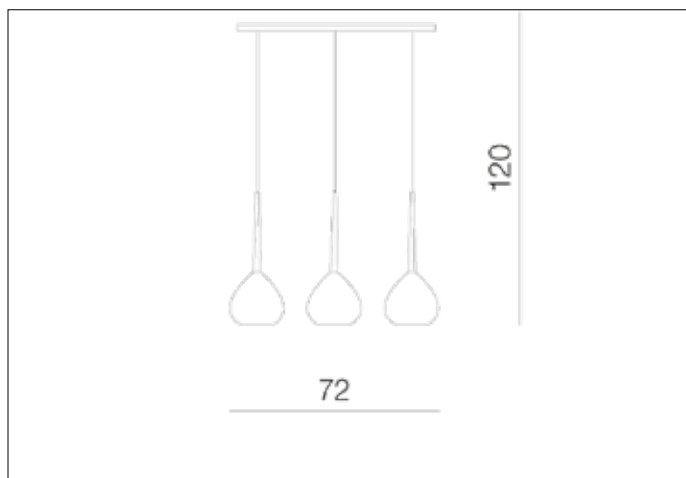

AZzardo[®]
LIGHTING

AGA 3 WHITE
AZ1065, EAN 5901238410652

Dimensions height / width / length [cm] Product Specifications

Product	120 x 72 x 16
Mounting inlet:	N/A x N/A x N/A
Ceiling base:	2,5 x 56 x 7
Shades	17 x 16 x N/A

Line	DECORATIVE
Type	Pendant
Type of track	N/A
Colour	White
Material	Metal / Glass
Light source	3
Type of socket	E14
Lumens	N/A
Kelvins	N/A
Beam angle	N/A
Dimmable	N/A
CCT	N/A
RGB	N/A
RA	N/A
App remote control	N/A
Remote control	N/A
Voltage	230V
Power	max LED 40W
Switch location	N/A
Protection class	IP20
Tilt	N/A
Rotation	N/A

Shipping info height / width / length [cm]

BOX 1:	26 x 30 x 72
BOX 2:	N/A x N/A x N/A
BOX 3:	N/A x N/A x N/A
Net weight [kg]	3,6
Gross weight [kg]	4

Energy efficiency

N/A

Azzardo Sp. z o.o.
ul. Strzeszyńska 33 60-479 Poznań,
NIP: 929-185-75-07