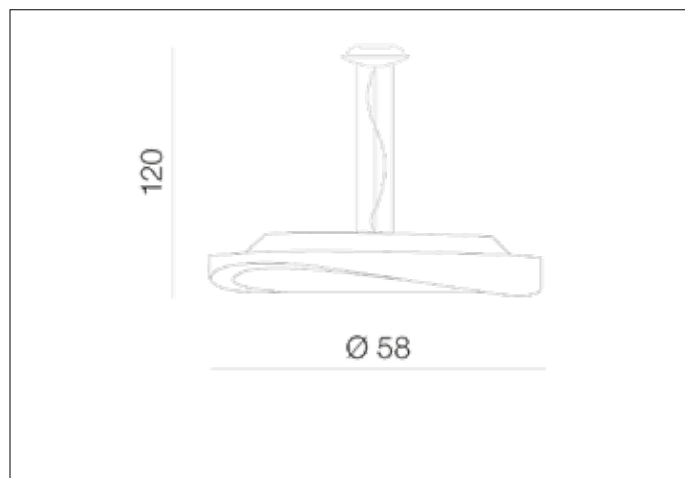

AZzardo[®]
LIGHTING

CIRCULO 58 WHITE
AZ0989, EAN 5901238409892

Dimensions height / width / length [cm] Product Specifications

Product	120 x 58 x N/A
Mounting inlet:	N/A x N/A x N/A
Ceiling base:	5 x 16 x N/A
Shades	11 x 58 x N/A

Line	DECORATIVE
Type	Pendant
Type of track	N/A
Colour	White
Material	Metal / Glass
Light source	4
Type of socket	E27
Lumens	N/A
Kelvins	N/A
Beam angle	N/A
Dimmable	N/A
CCT	N/A
RGB	N/A
RA	N/A
App remote control	N/A
Remote control	N/A
Voltage	230V
Power	max LED 60W
Switch location	N/A
Protection class	IP20
Tilt	N/A
Rotation	N/A

Shipping info height / width / length [cm]

BOX 1:	26 x 61 x 61
BOX 2:	N/A x N/A x N/A
BOX 3:	N/A x N/A x N/A
Net weight [kg]	7,1
Gross weight [kg]	7,8

Energy efficiency

N/A

Azzardo Sp. z o.o.
ul. Strzeszyńska 33 60-479 Poznań,
NIP: 929-185-75-07