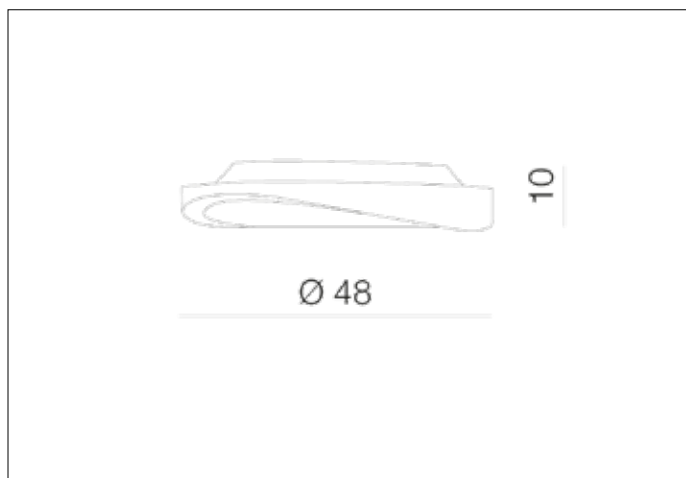

**AZzardo**<sup>®</sup>  
LIGHTING

CIRCULO 48 TOP CHROM  
AZ0982, EAN 5901238409823

### Dimensions height / width / length [cm] Product Specifications

Product	10 x 48 x N/A
Mounting inlet:	N/A x N/A x N/A
Ceiling base:	N/A x N/A x N/A
Shades	N/A x N/A x N/A

Line	DECORATIVE
Type	Top
Type of track	N/A
Colour	Chrome
Material	Metal / Glass
Light source	3
Type of socket	E27
Lumens	N/A
Kelvins	N/A
Beam angle	N/A
Dimmable	N/A
CCT	N/A
RGB	N/A
RA	N/A
App remote control	N/A
Remote control	N/A
Voltage	230V
Power	max LED 60W
Switch location	N/A
Protection class	IP20
Tilt	N/A
Rotation	N/A

### Shipping info height / width / length [cm]

BOX 1:	23 x 50 x 50
BOX 2:	N/A x N/A x N/A
BOX 3:	N/A x N/A x N/A
Net weight [kg]	4,6
Gross weight [kg]	5,1