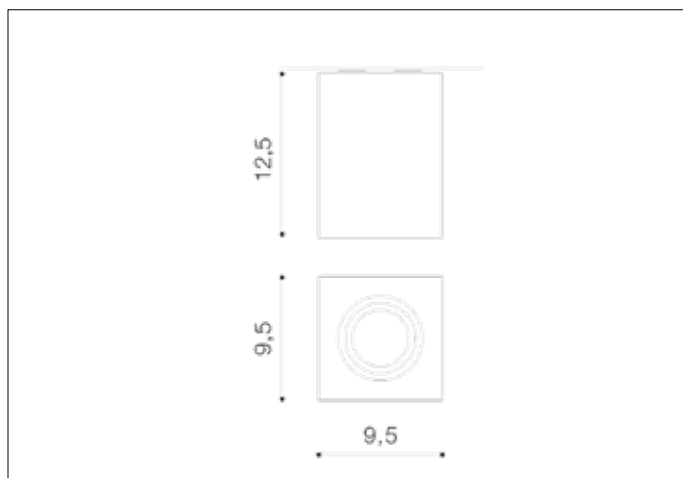

AZzardo[®]
LIGHTING

ELOY 1 BLACK/ALUMINIUM
AZO930, EAN 5901238409304

Dimensions height / width / length [cm] Product Specifications

Product	12,5 x 9,5 x 9,5
Mounting inlet:	N/A x N/A x N/A
Ceiling base:	N/A x N/A x N/A
Shades	N/A x N/A x N/A

Line	TECHNICAL
Type	Exposed Downlight
Type of track	N/A
Colour	Black / Aluminium
Material	Aluminium
Light source	1
Type of socket	GU10
Lumens	N/A
Kelvins	N/A
Beam angle	N/A
Dimmable	N/A
CCT	N/A
RGB	N/A
RA	N/A
App remote control	N/A
Remote control	N/A
Voltage	230V
Power	max LED 50W
Switch location	N/A
Protection class	IP20
Tilt	45°
Rotation	350°

Shipping info height / width / length [cm]

BOX 1:	10,5 x 10,5 x 14,5
BOX 2:	N/A x N/A x N/A
BOX 3:	N/A x N/A x N/A
Net weight [kg]	0,6
Gross weight [kg]	0,7

Energy efficiency

Azzardo Sp. z o.o.
ul. Strzeszyńska 33 60-479 Poznań,
NIP: 929-185-75-07