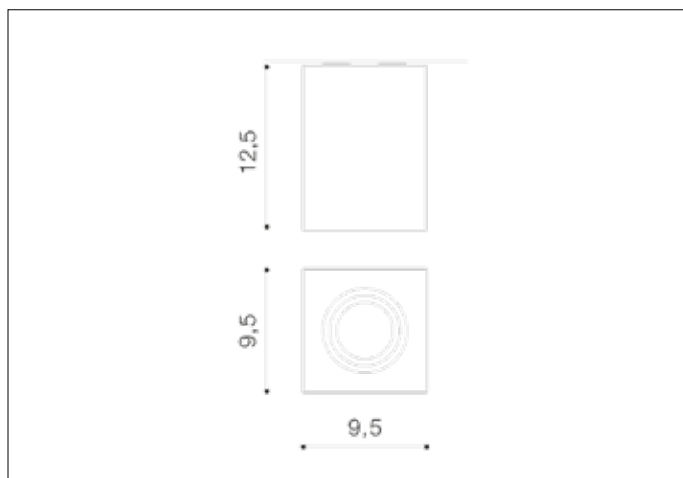

AZzardo[®]
 LIGHTING

ELOY 1 WHITE

AZO929, EAN 5901238409298

Dimensions height / width / length [cm] **Product Specifications**

Product	12,5 x 9,5 x 9,5
Mounting inlet:	N/A x N/A x N/A
Ceiling base:	N/A x N/A x N/A
Shades	N/A x N/A x N/A

Line	TECHNICAL
Type	Exposed Downlight
Type of track	N/A
Colour	White
Material	Aluminium
Light source	1
Type of socket	GU10
Lumens	N/A
Kelvins	N/A
Beam angle	N/A
Dimmable	N/A
CCT	N/A
RGB	N/A
RA	N/A
App remote control	N/A
Remote control	N/A
Voltage	230V
Power	max LED 50W
Switch location	N/A
Protection class	IP20
Tilt	45°
Rotation	350°

Shipping info height / width / length [cm]

BOX 1:	10,5 x 10,5 x 14,5
BOX 2:	N/A x N/A x N/A
BOX 3:	N/A x N/A x N/A
Net weight [kg]	0,6
Gross weight [kg]	0,7

Energy efficiency

Azzardo Sp. z o.o.
 ul. Strzeszyńska 33 60-479 Poznań,
 NIP: 929-185-75-07